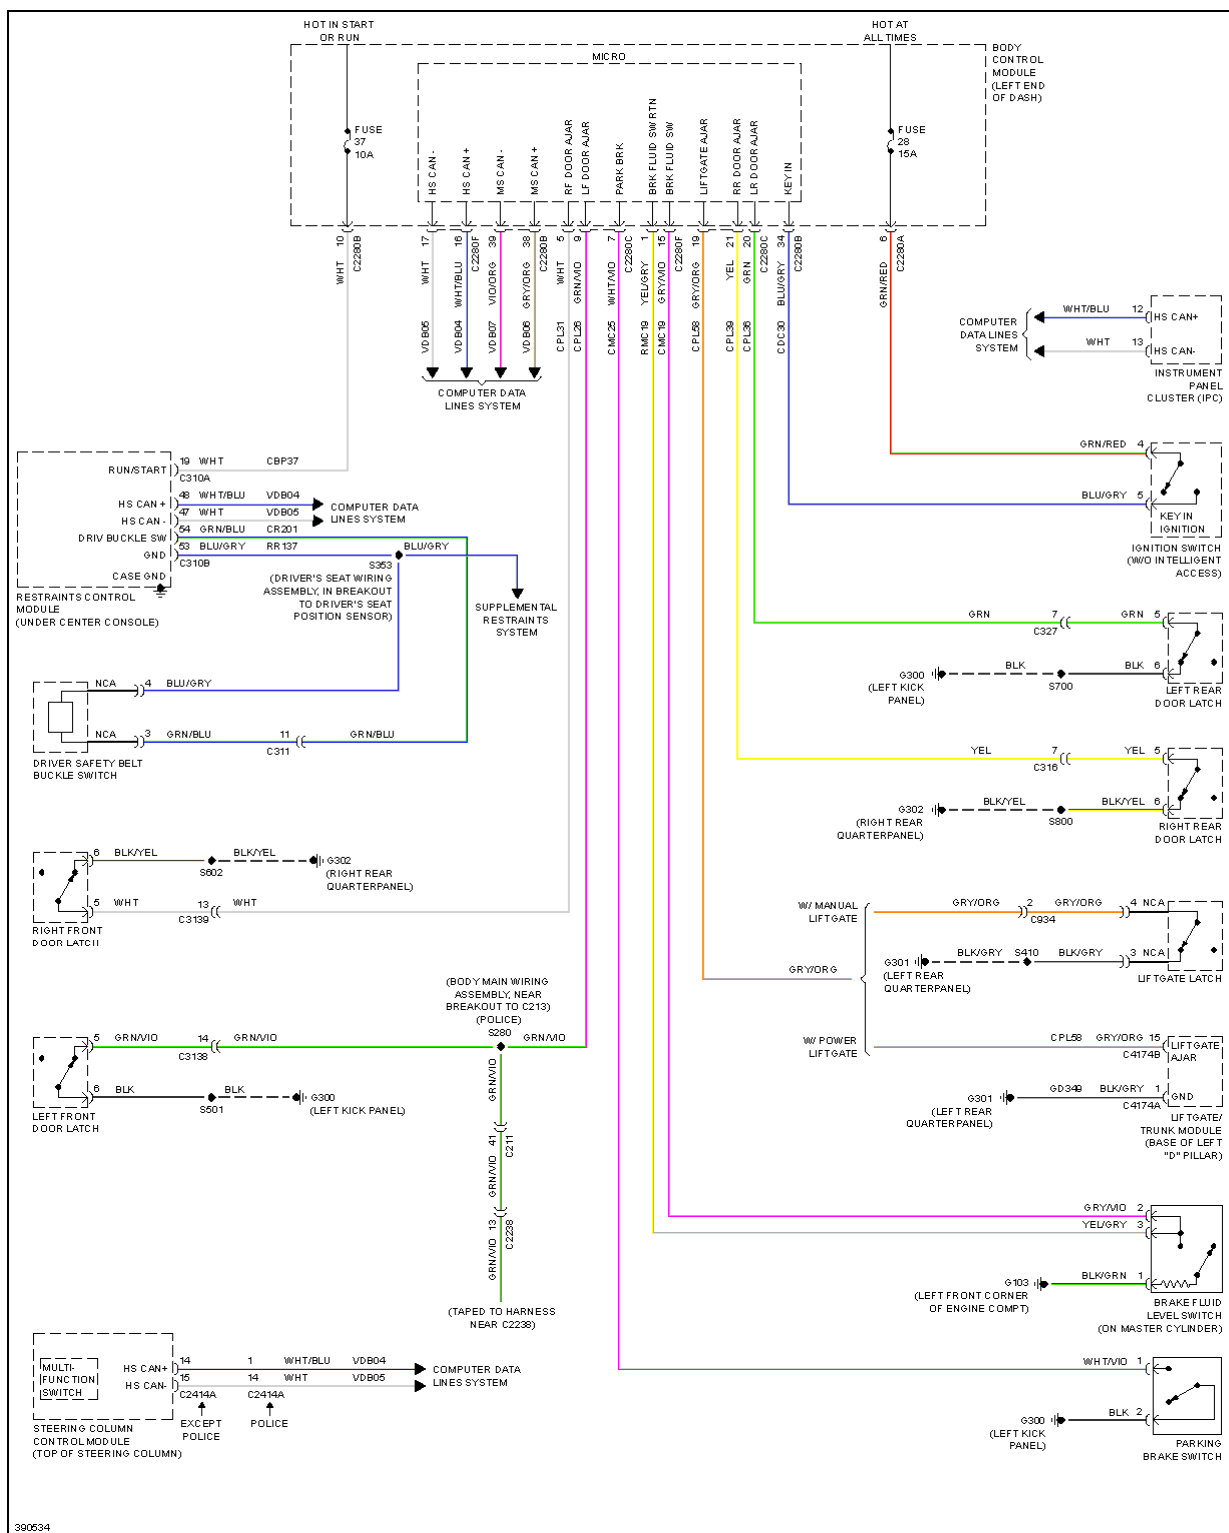

## SYSTEM WIRING DIAGRAMS

### Fig. 130: Chime Circuit

390534

# 2013 Ford Explorer Limited

## SYSTEM WIRING DIAGRAMS

Fig. 131: Tire Pressure Monitoring Circuit