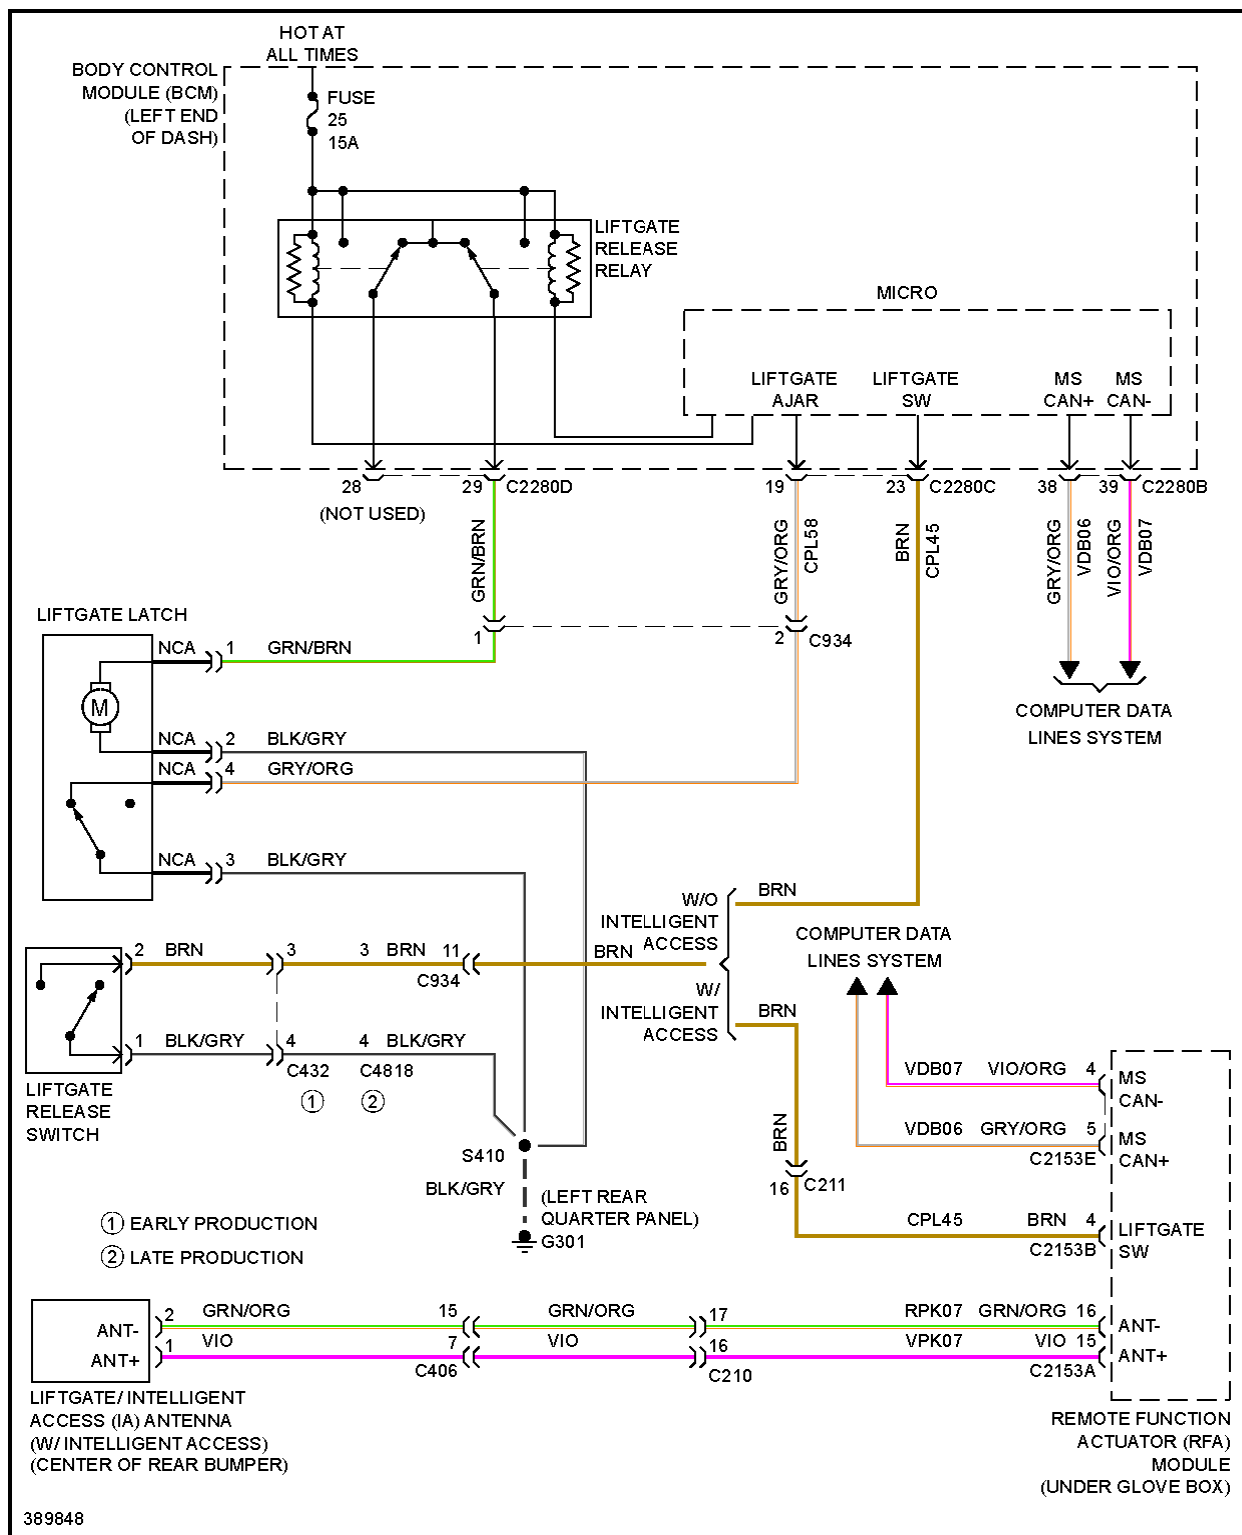

2013 Ford Explorer Limited

SYSTEM WIRING DIAGRAMS

Fig. 127: Liftgate Release Circuit, Except Police

2013 Ford Explorer Limited

SYSTEM WIRING DIAGRAMS

Fig. 128: Liftgate Release Circuit, Police

389849

2013 Ford Explorer Limited

SYSTEM WIRING DIAGRAMS

Fig. 129: Power Liftgate Circuit