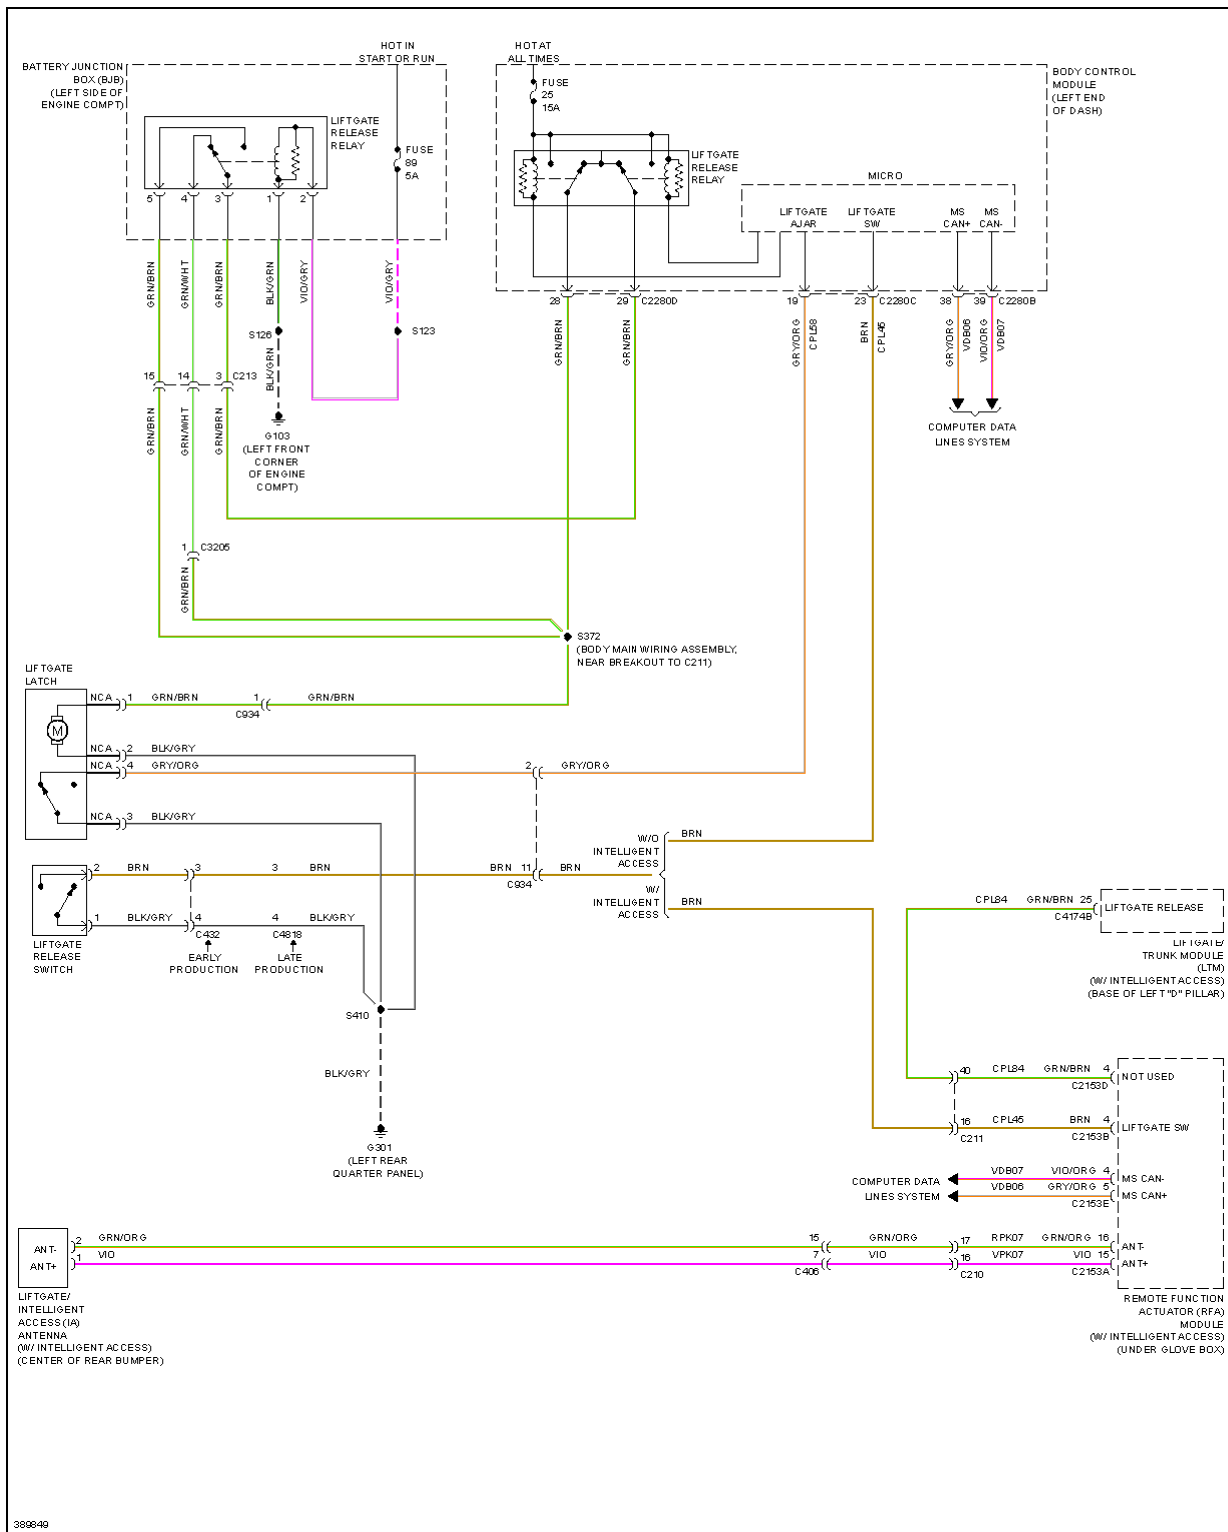

2013 Ford Explorer Limited

SYSTEM WIRING DIAGRAMS

Fig. 127: Liftgate Release Circuit, Except Police

2013 Ford Explorer Limited

SYSTEM WIRING DIAGRAMS

Fig. 128: Liftgate Release Circuit, Police

389849

2013 Ford Explorer Limited

SYSTEM WIRING DIAGRAMS

Fig. 129: Power Liftgate Circuit