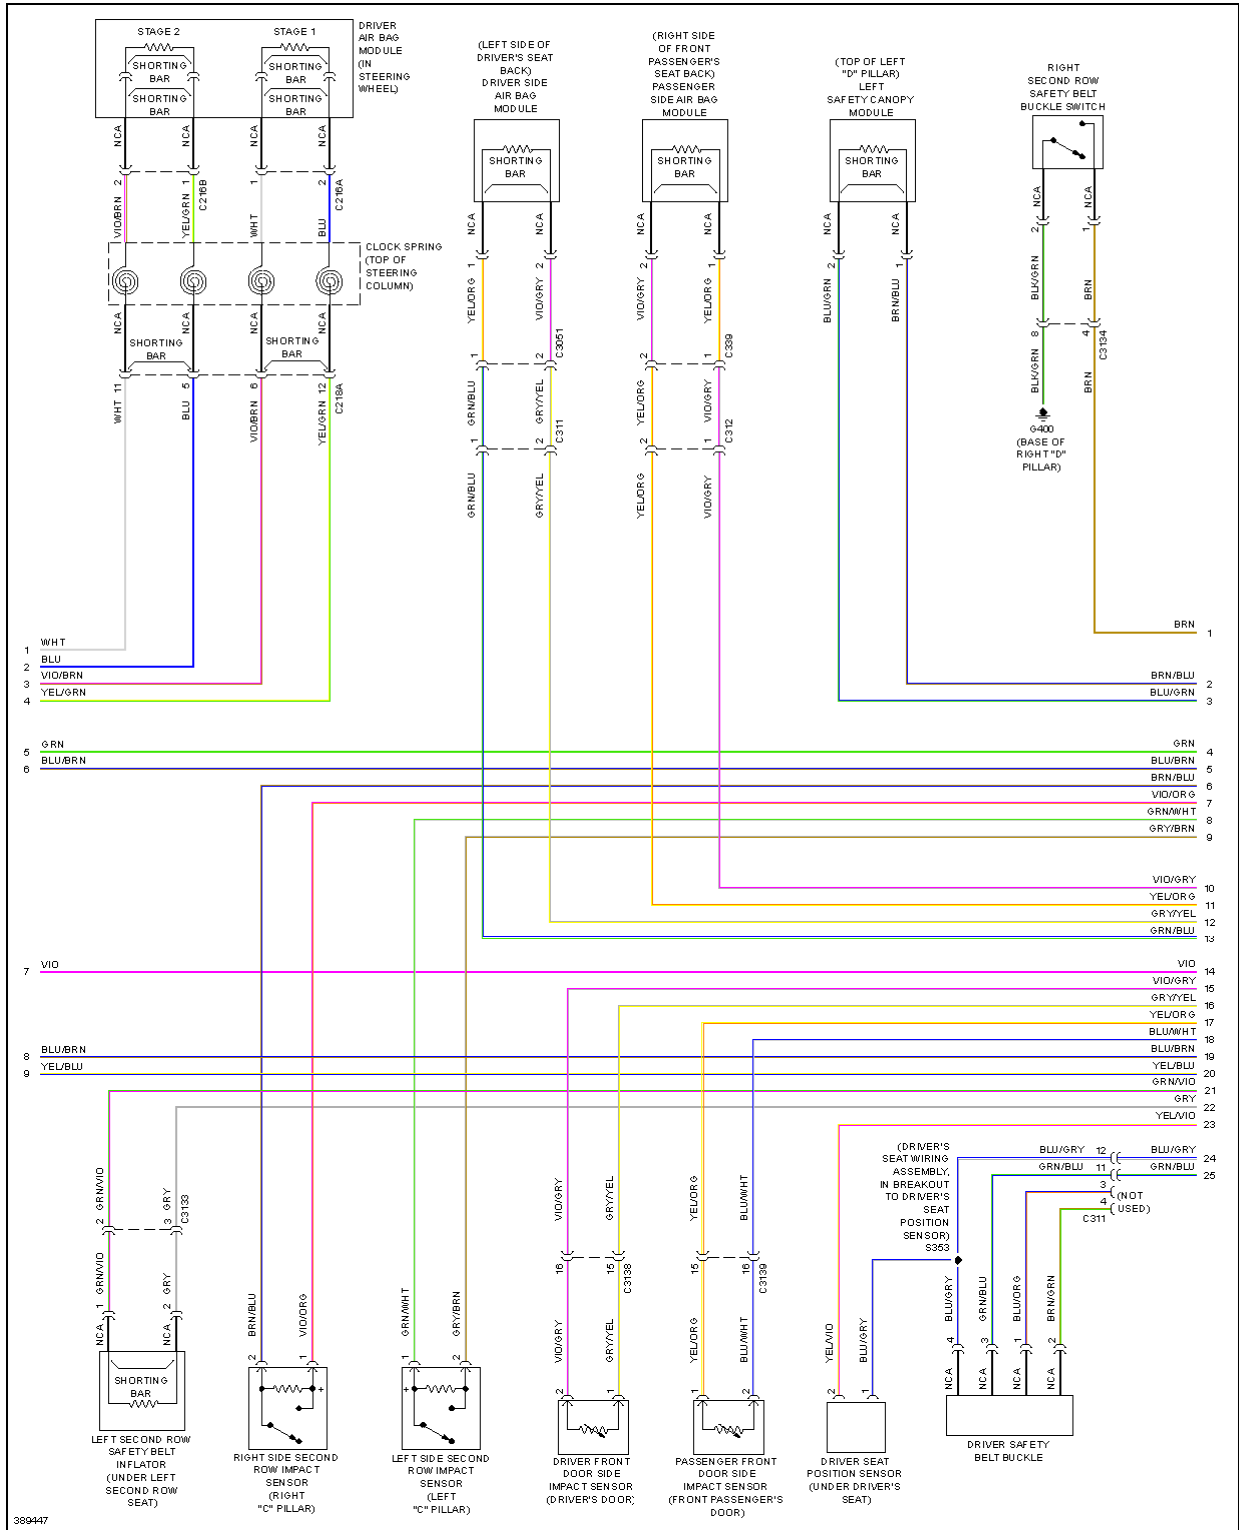

2013 Ford Explorer Limited

SYSTEM WIRING DIAGRAMS

Fig. 118: Supplemental Restraints Circuit (2 of 3)

2013 Ford Explorer Limited

SYSTEM WIRING DIAGRAMS

Fig. 119: Supplemental Restraints Circuit (3 of 3)