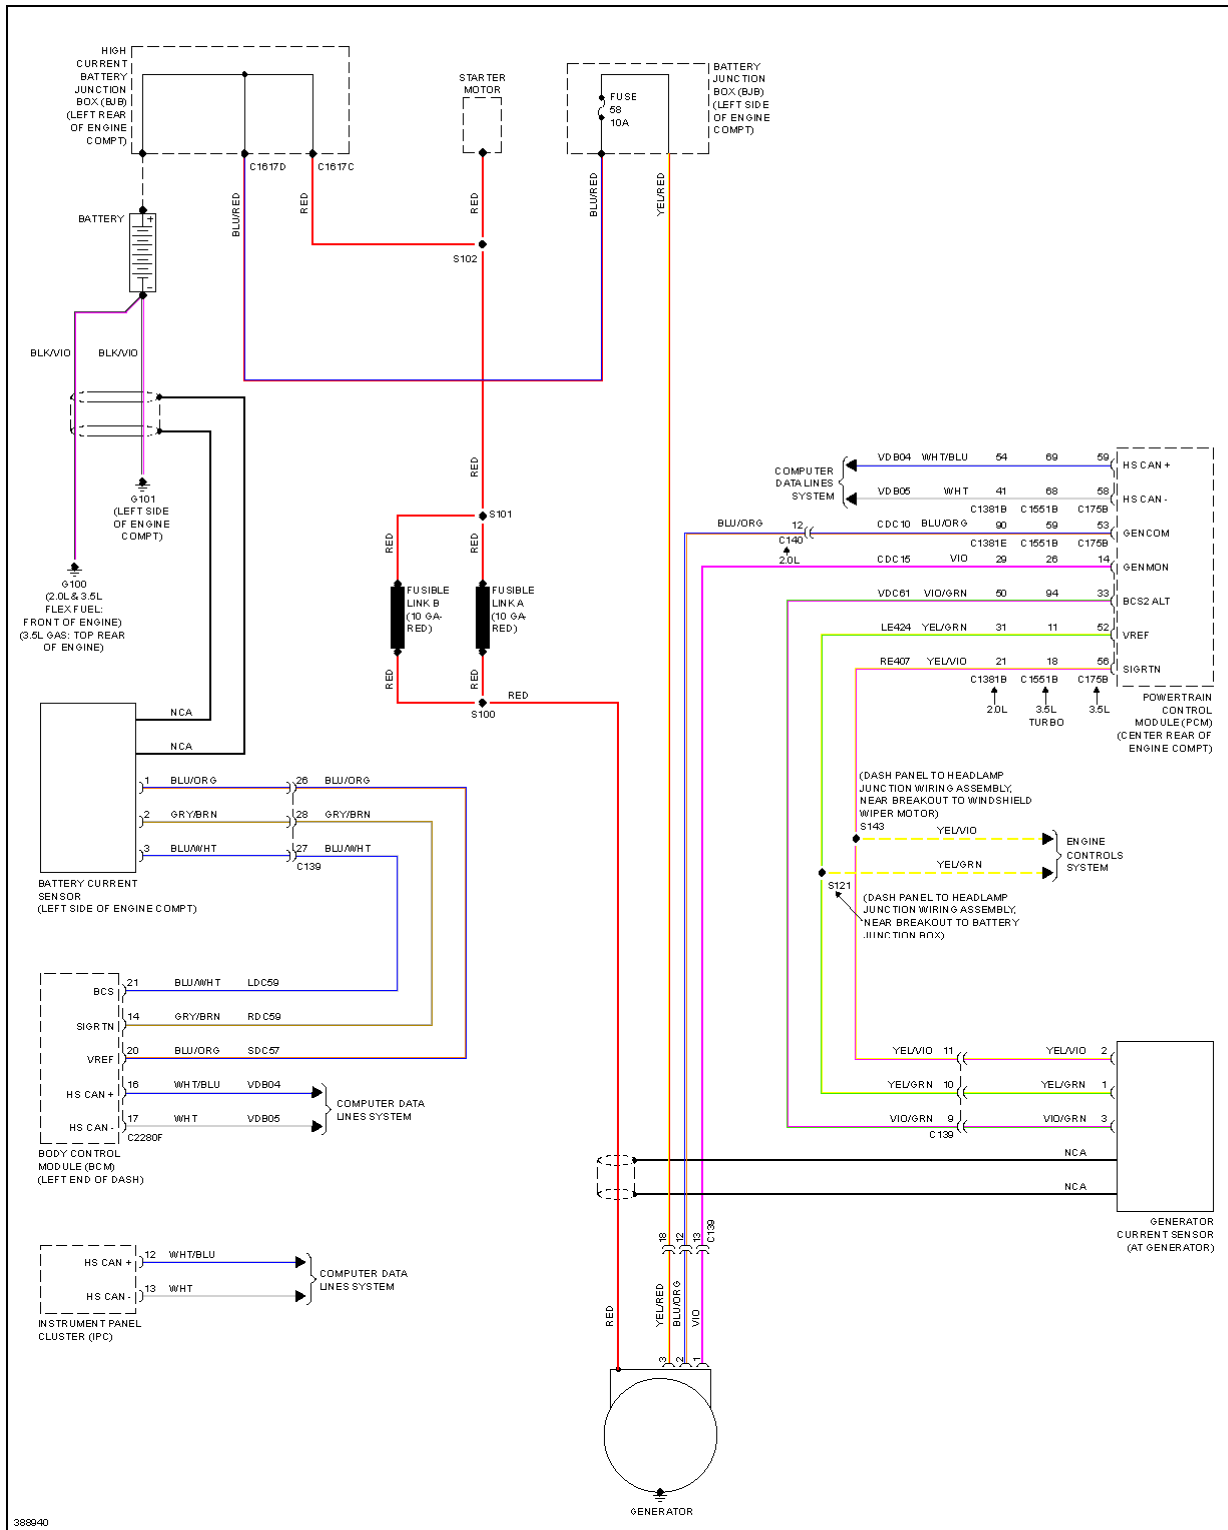

2013 Ford Explorer Limited

SYSTEM WIRING DIAGRAMS

Fig. 115: Charging Circuit

2013 Ford Explorer Limited

SYSTEM WIRING DIAGRAMS

Fig. 116: Starting Circuit