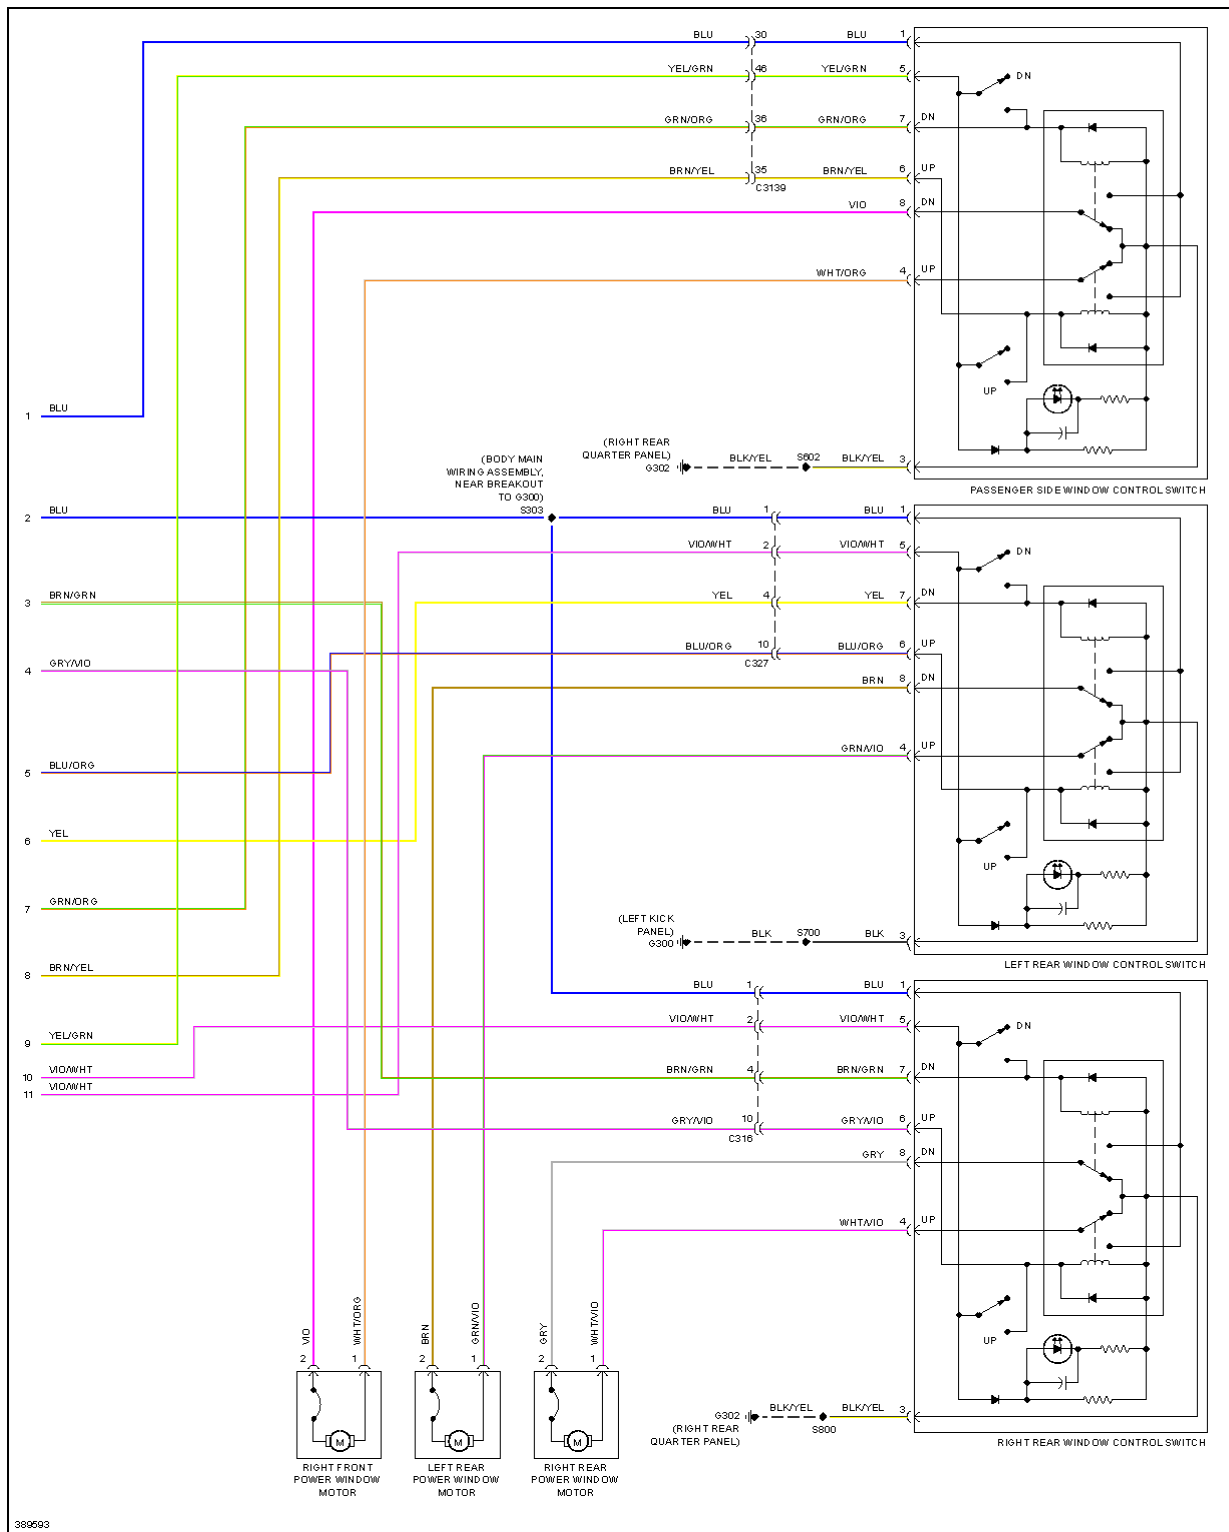

2013 Ford Explorer Limited

SYSTEM WIRING DIAGRAMS

Fig. 101: Power Windows Circuit, Base & Police (1 of 2)

2013 Ford Explorer Limited

SYSTEM WIRING DIAGRAMS

Fig. 102: Power Windows Circuit, Base & Police (2 of 2)

2013 Ford Explorer Limited

SYSTEM WIRING DIAGRAMS

Fig. 103: Power Windows Circuit, XLT, Limited & Sport (1 of 2)

2013 Ford Explorer Limited

SYSTEM WIRING DIAGRAMS

Fig. 104: Power Windows Circuit, XLT, Limited & Sport (2 of 2)