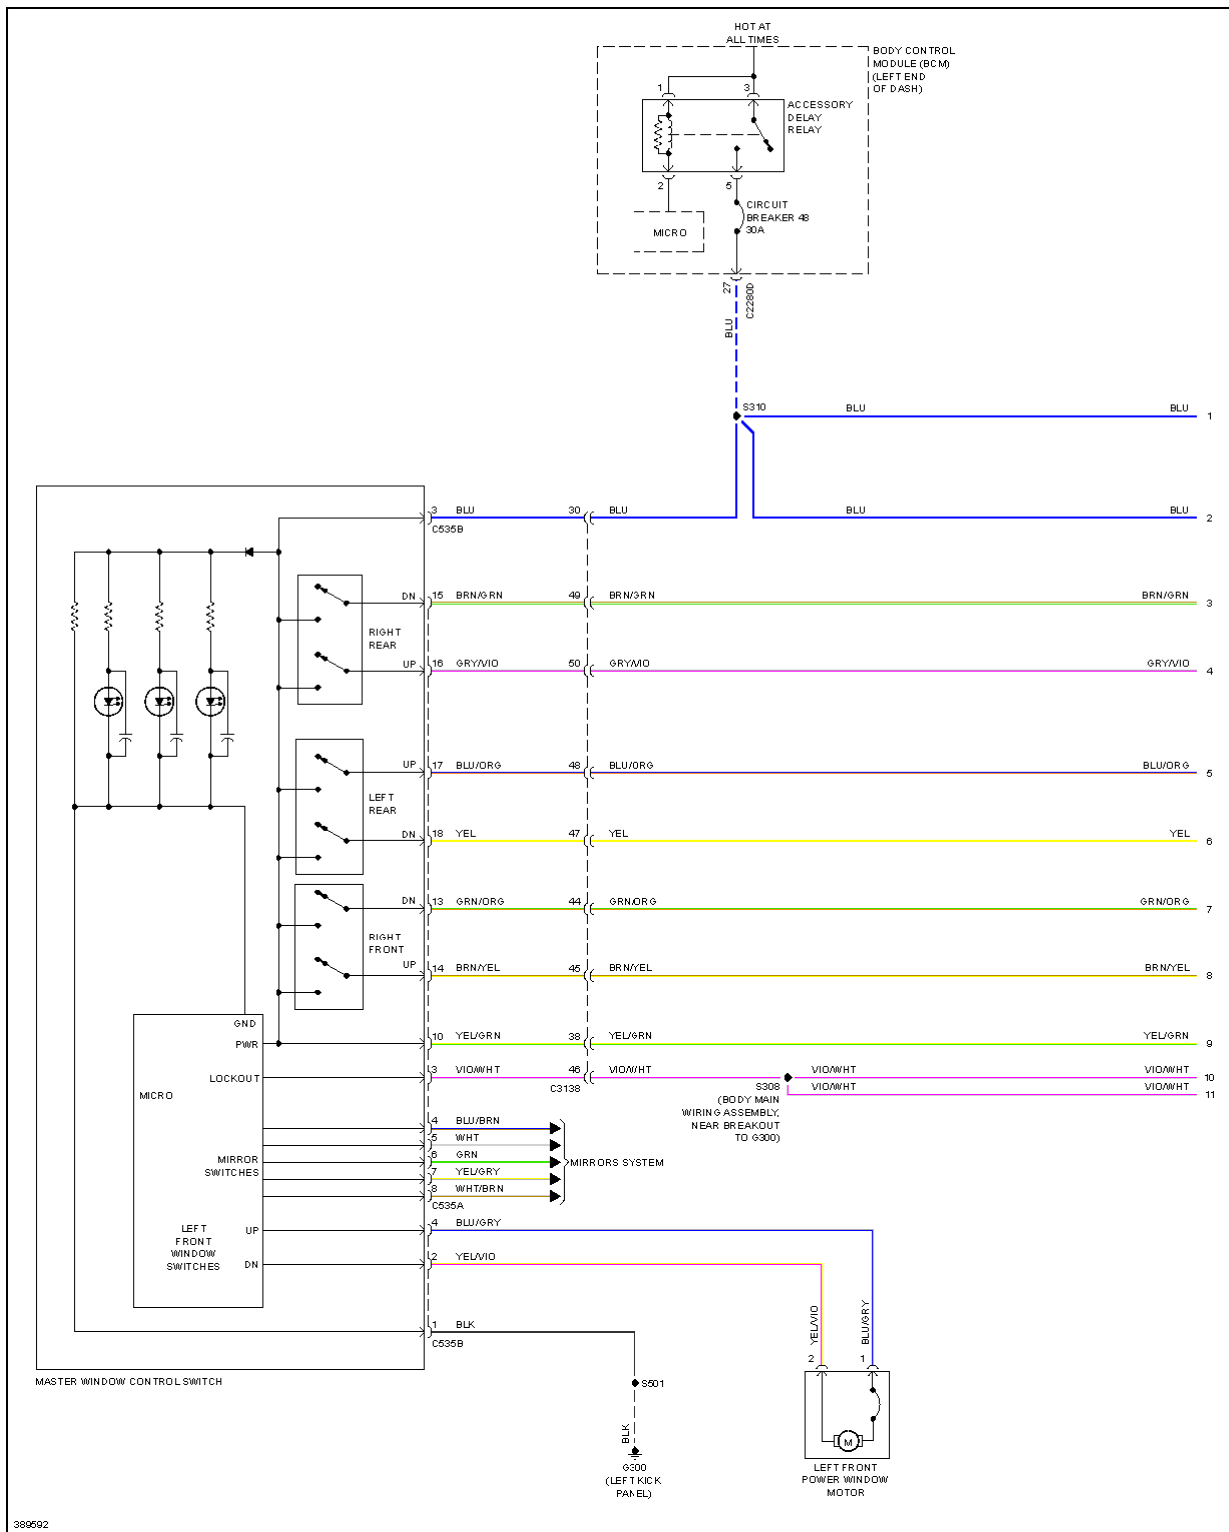

2013 Ford Explorer Limited

SYSTEM WIRING DIAGRAMS

Fig. 101: Power Windows Circuit, Base & Police (1 of 2)

2013 Ford Explorer Limited

SYSTEM WIRING DIAGRAMS

Fig. 102: Power Windows Circuit, Base & Police (2 of 2)

2013 Ford Explorer Limited

SYSTEM WIRING DIAGRAMS

Fig. 103: Power Windows Circuit, XLT, Limited & Sport (1 of 2)

2013 Ford Explorer Limited

SYSTEM WIRING DIAGRAMS

Fig. 104: Power Windows Circuit, XLT, Limited & Sport (2 of 2)