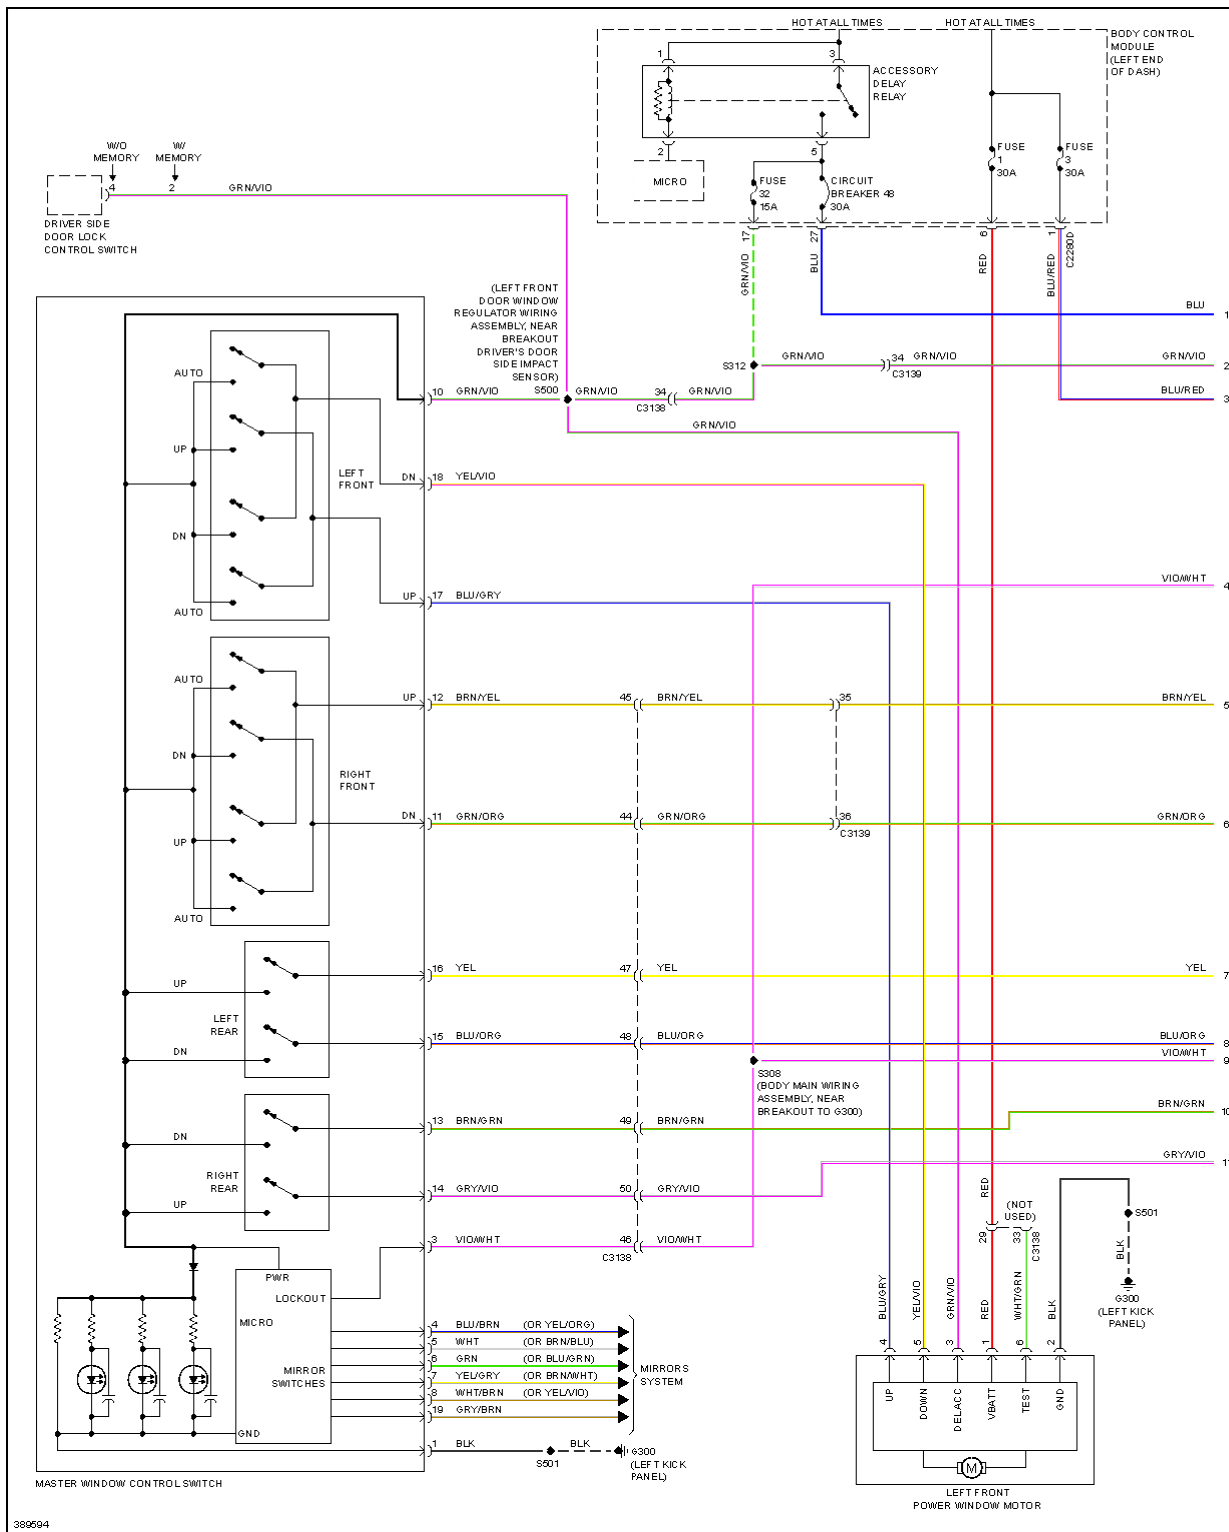

2013 Ford Explorer Limited

SYSTEM WIRING DIAGRAMS

Fig. 101: Power Windows Circuit, Base & Police (1 of 2)

2013 Ford Explorer Limited

SYSTEM WIRING DIAGRAMS

Fig. 102: Power Windows Circuit, Base & Police (2 of 2)

2013 Ford Explorer Limited

SYSTEM WIRING DIAGRAMS

Fig. 103: Power Windows Circuit, XLT, Limited & Sport (1 of 2)

2013 Ford Explorer Limited

SYSTEM WIRING DIAGRAMS

Fig. 104: Power Windows Circuit, XLT, Limited & Sport (2 of 2)