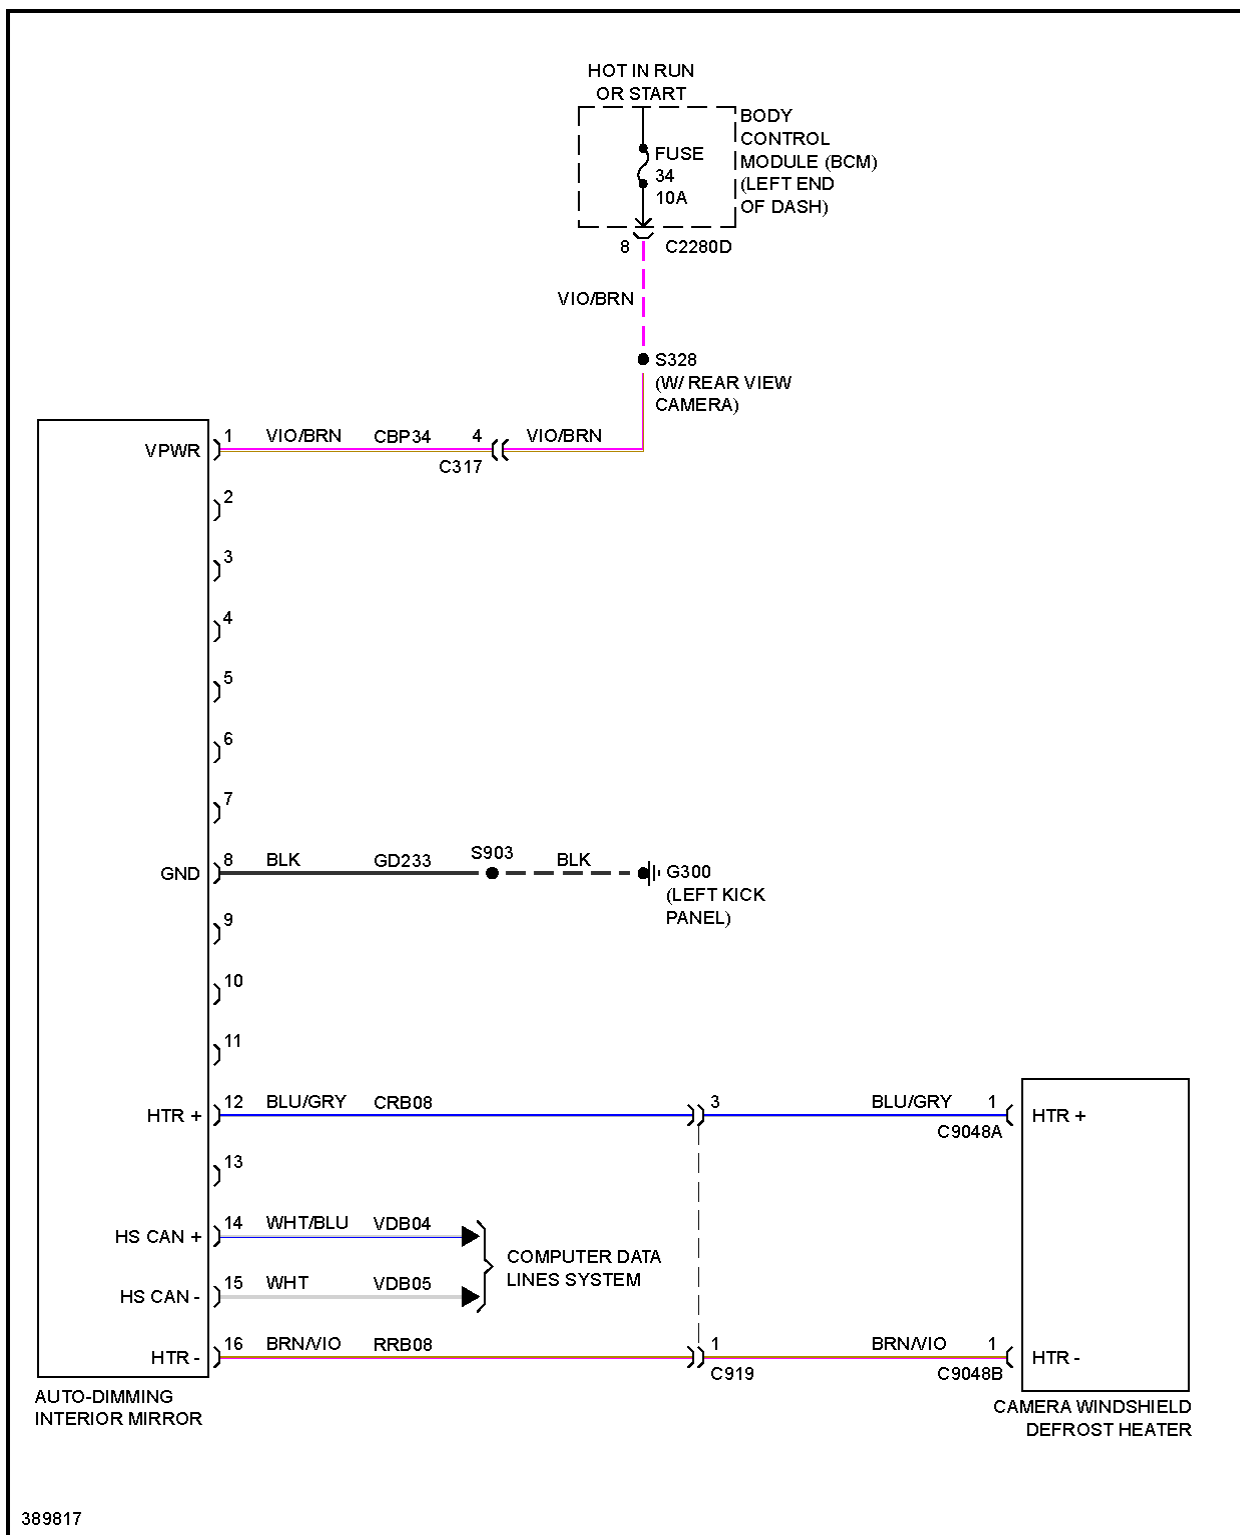

Fig. 86: Electrochromic Mirror Circuit, W/ Lane Departure Warning

2013 Ford Explorer Limited

SYSTEM WIRING DIAGRAMS

Fig. 87: Electrochromic Mirror Circuit, W/O Lane Departure Warning

2013 Ford Explorer Limited

SYSTEM WIRING DIAGRAMS

Fig. 88: Power Mirrors Circuit