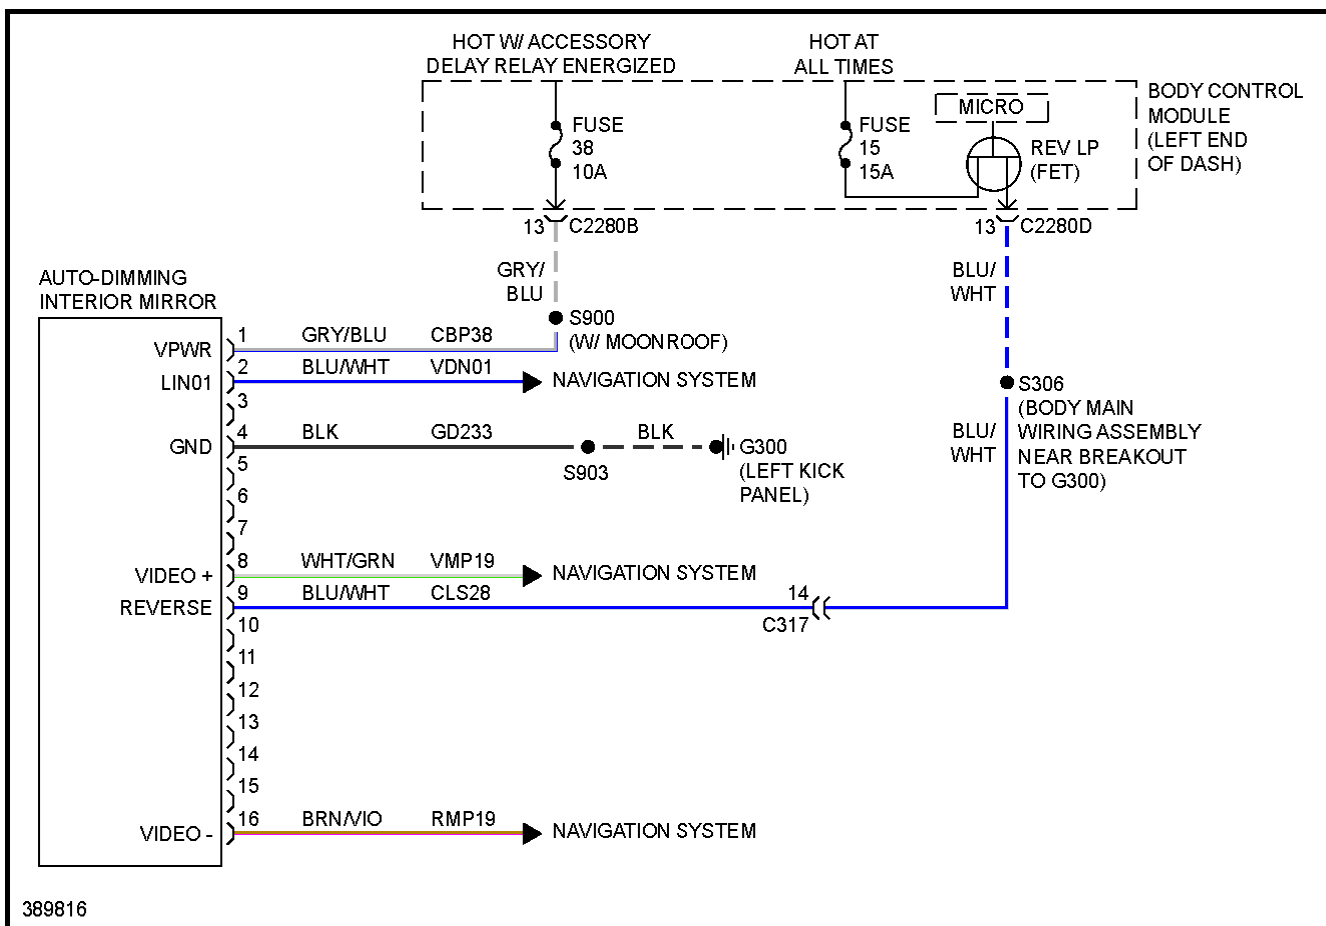

Fig. 86: Electrochromic Mirror Circuit, W/ Lane Departure Warning

2013 Ford Explorer Limited

SYSTEM WIRING DIAGRAMS

Fig. 87: Electrochromic Mirror Circuit, W/O Lane Departure Warning

2013 Ford Explorer Limited

SYSTEM WIRING DIAGRAMS

Fig. 88: Power Mirrors Circuit