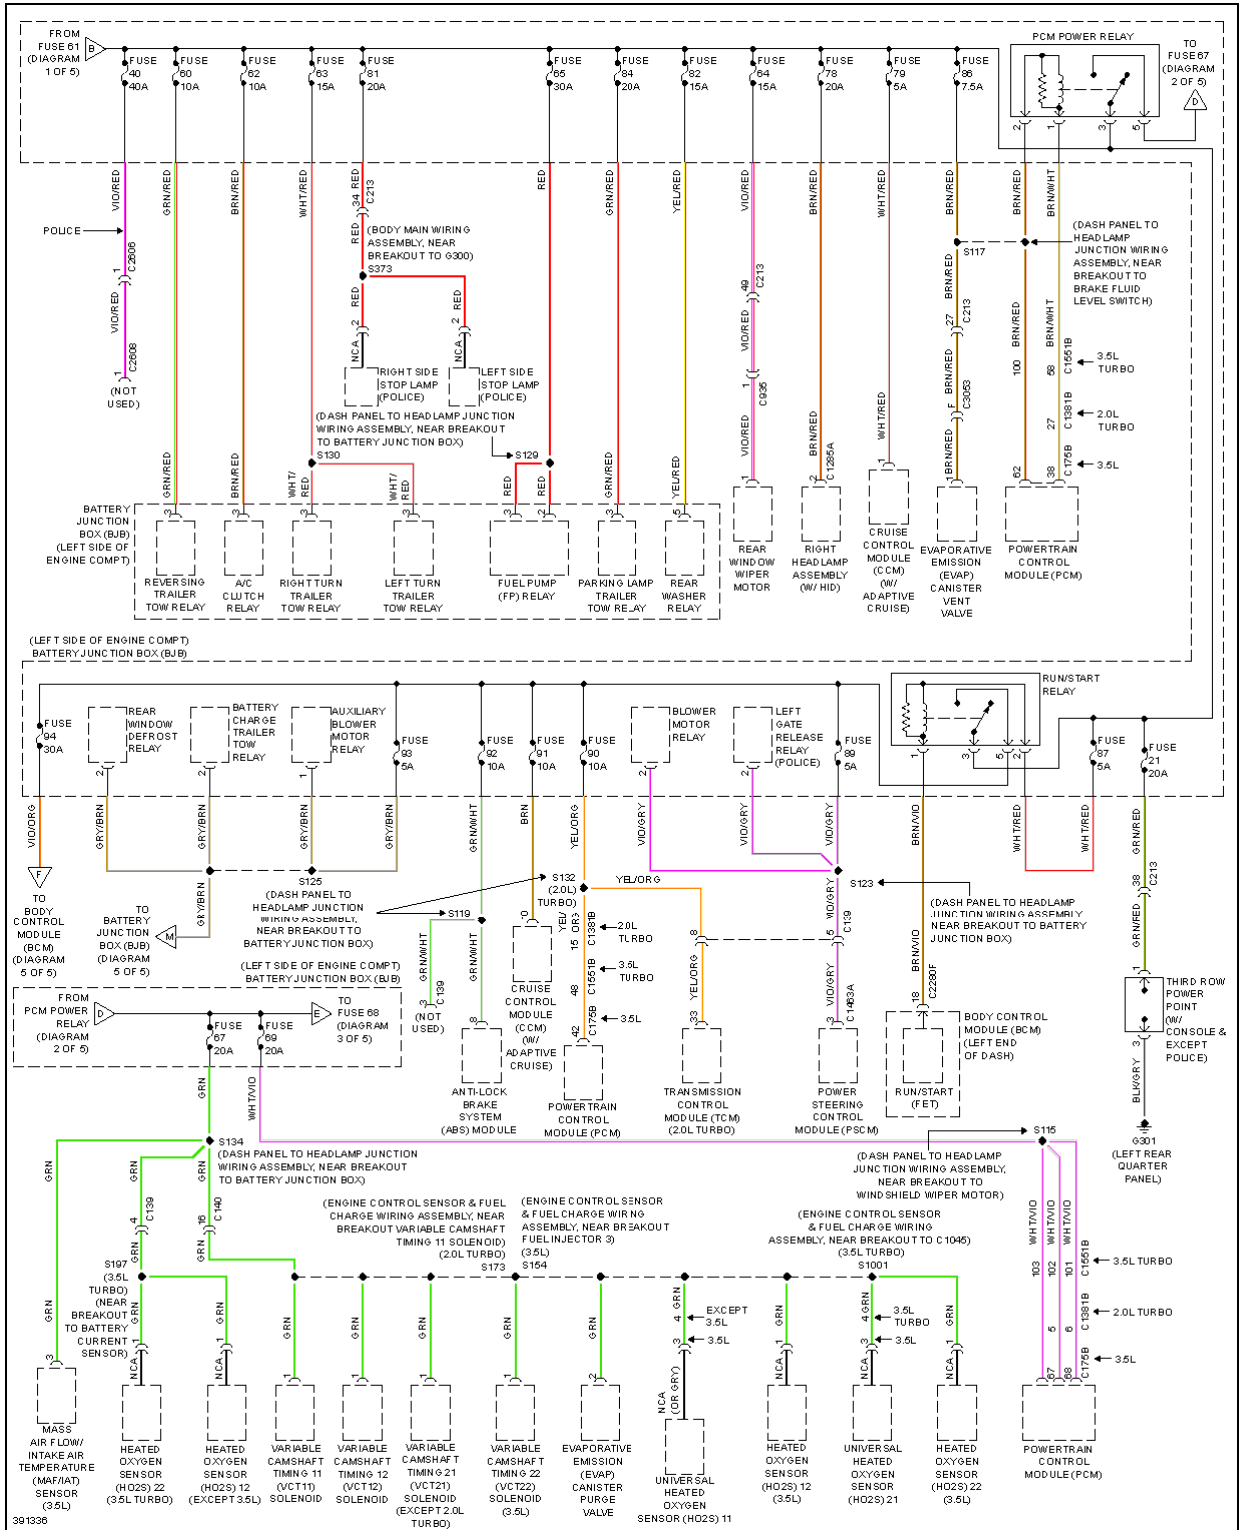

2013 Ford Explorer Limited

SYSTEM WIRING DIAGRAMS

Fig. 78: Power Distribution Circuit (2 of 5)

2013 Ford Explorer Limited

SYSTEM WIRING DIAGRAMS

Fig. 80: Power Distribution Circuit (4 of 5)