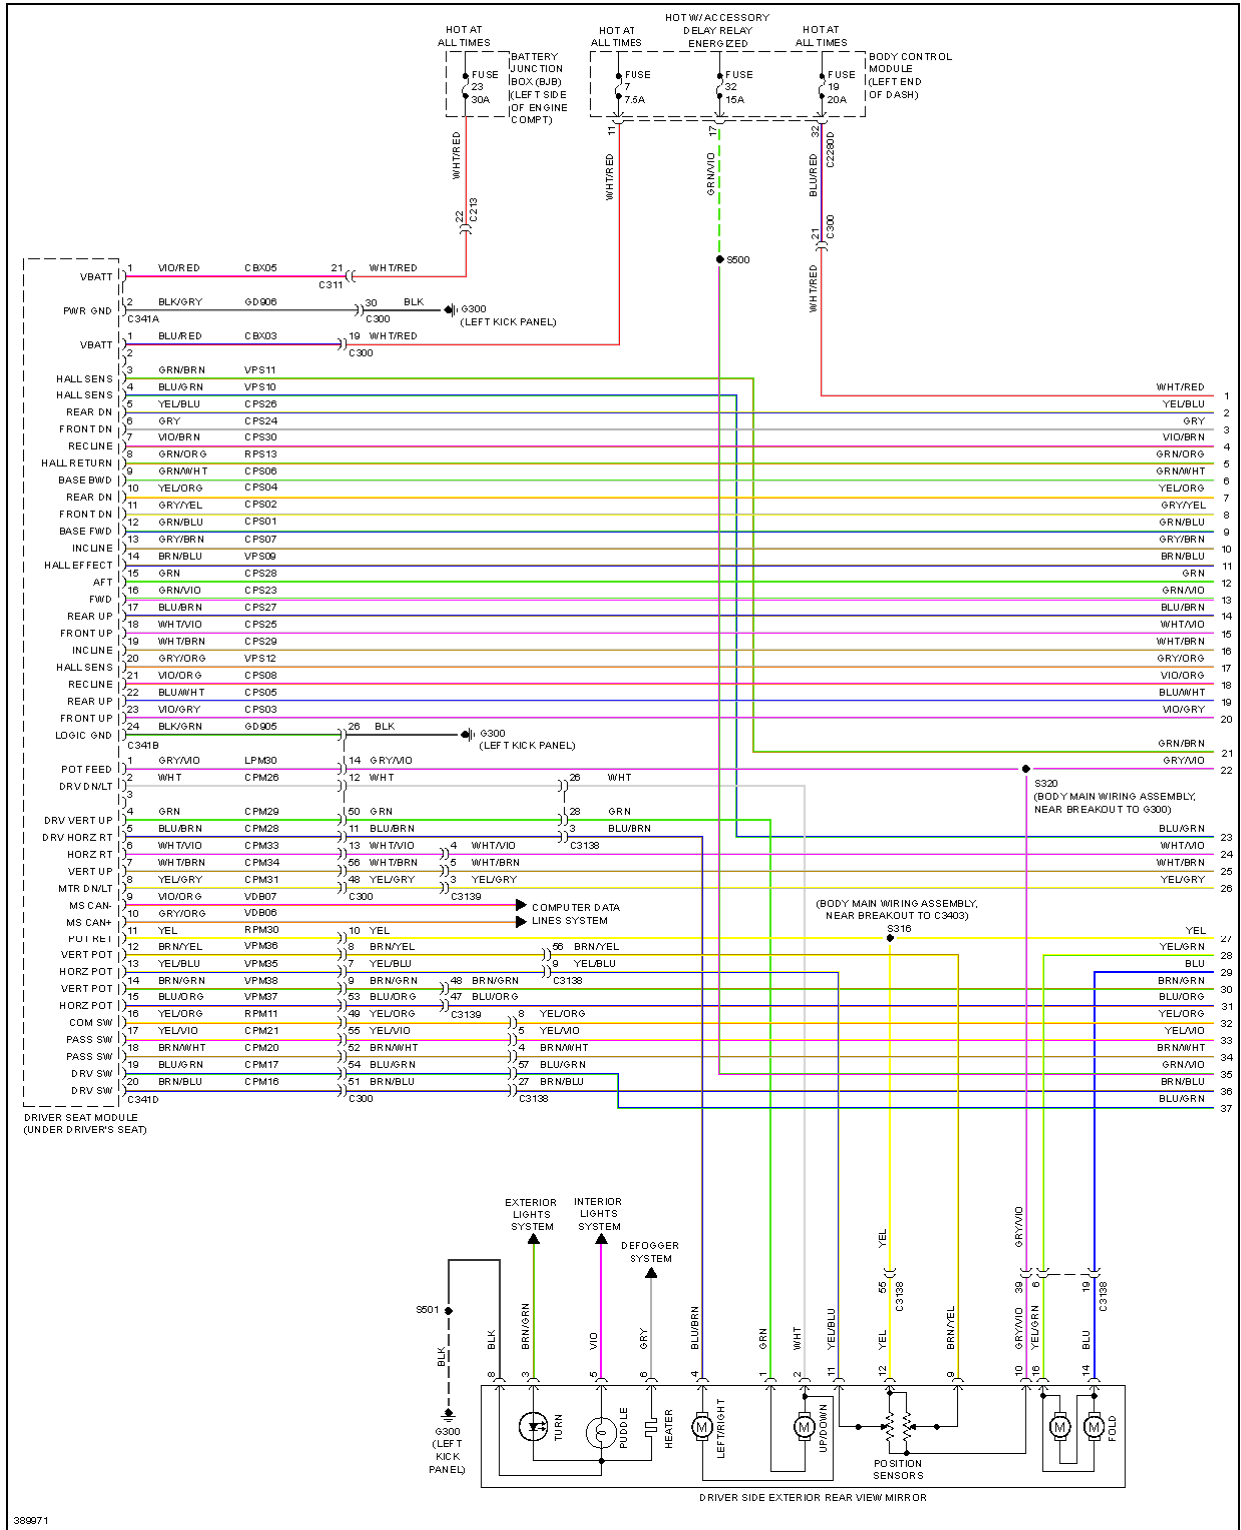

2013 Ford Explorer Limited

SYSTEM WIRING DIAGRAMS

Fig. 67: Memory Seat & Mirrors Circuit (1 of 3)