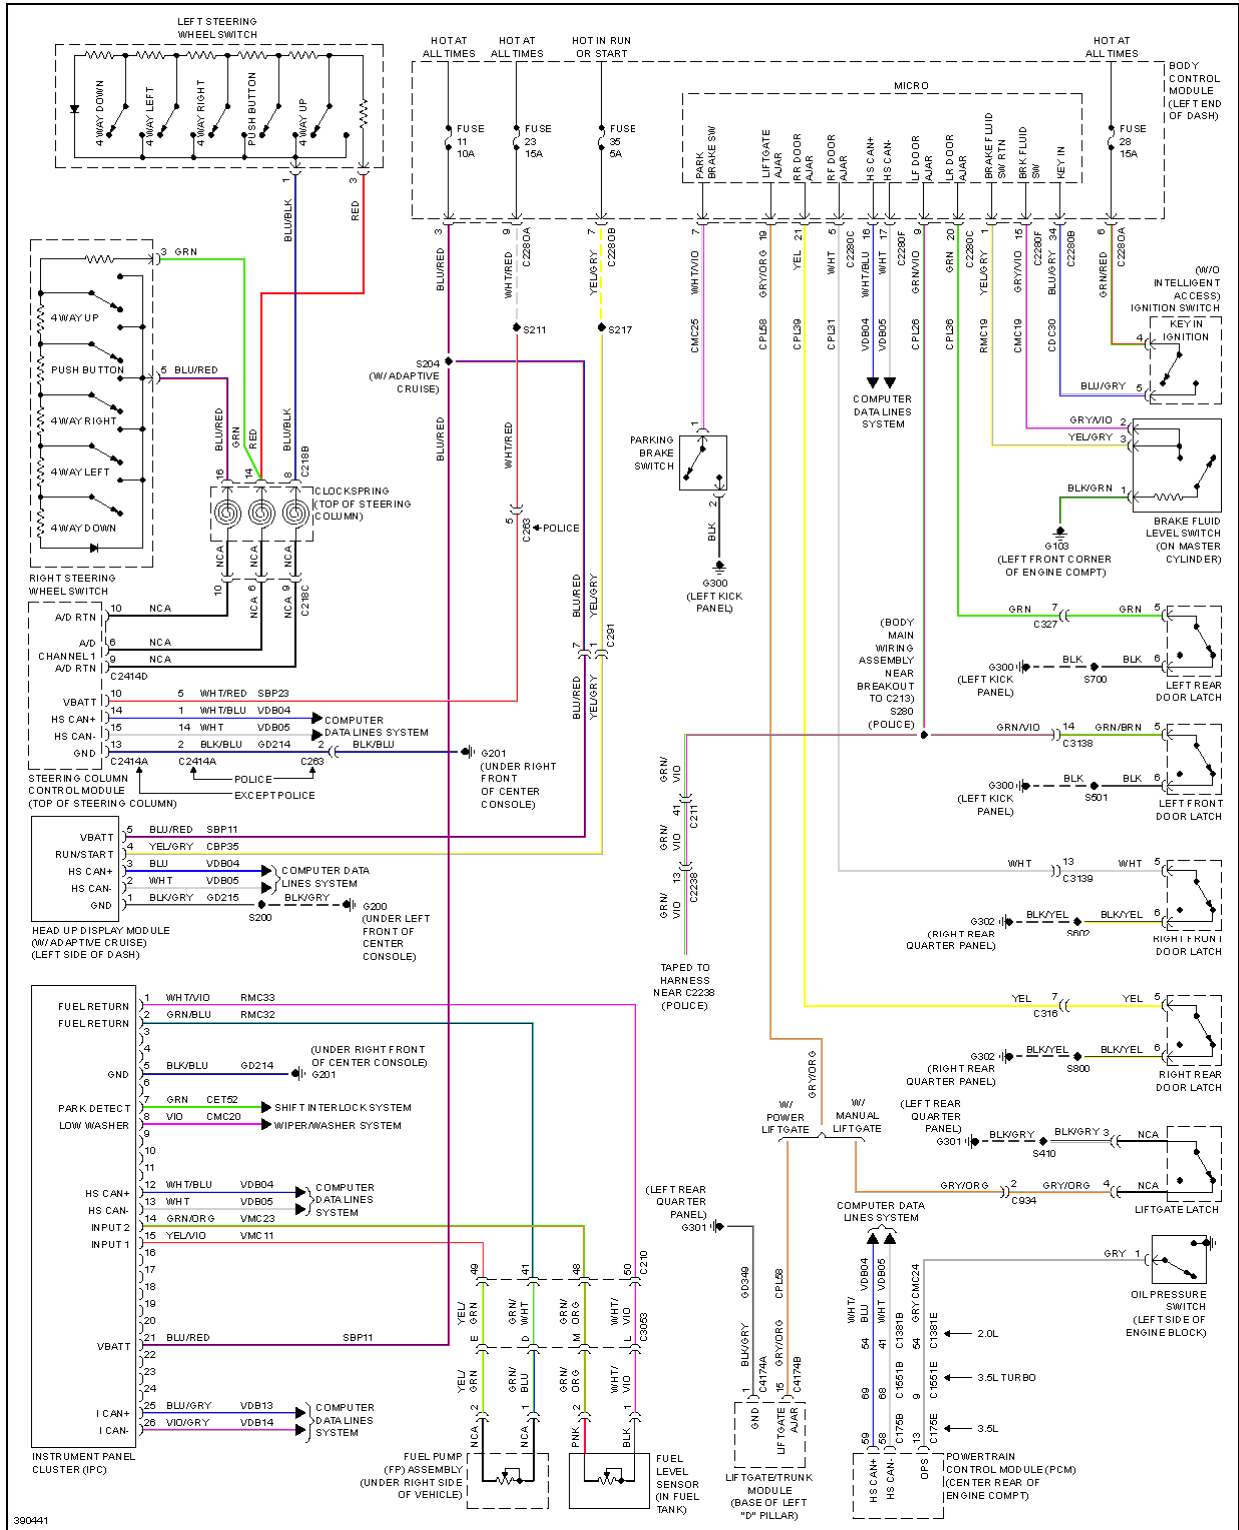

# 2013 Ford Explorer Limited

## SYSTEM WIRING DIAGRAMS

### Fig. 62: Instrument Cluster Circuit

390441