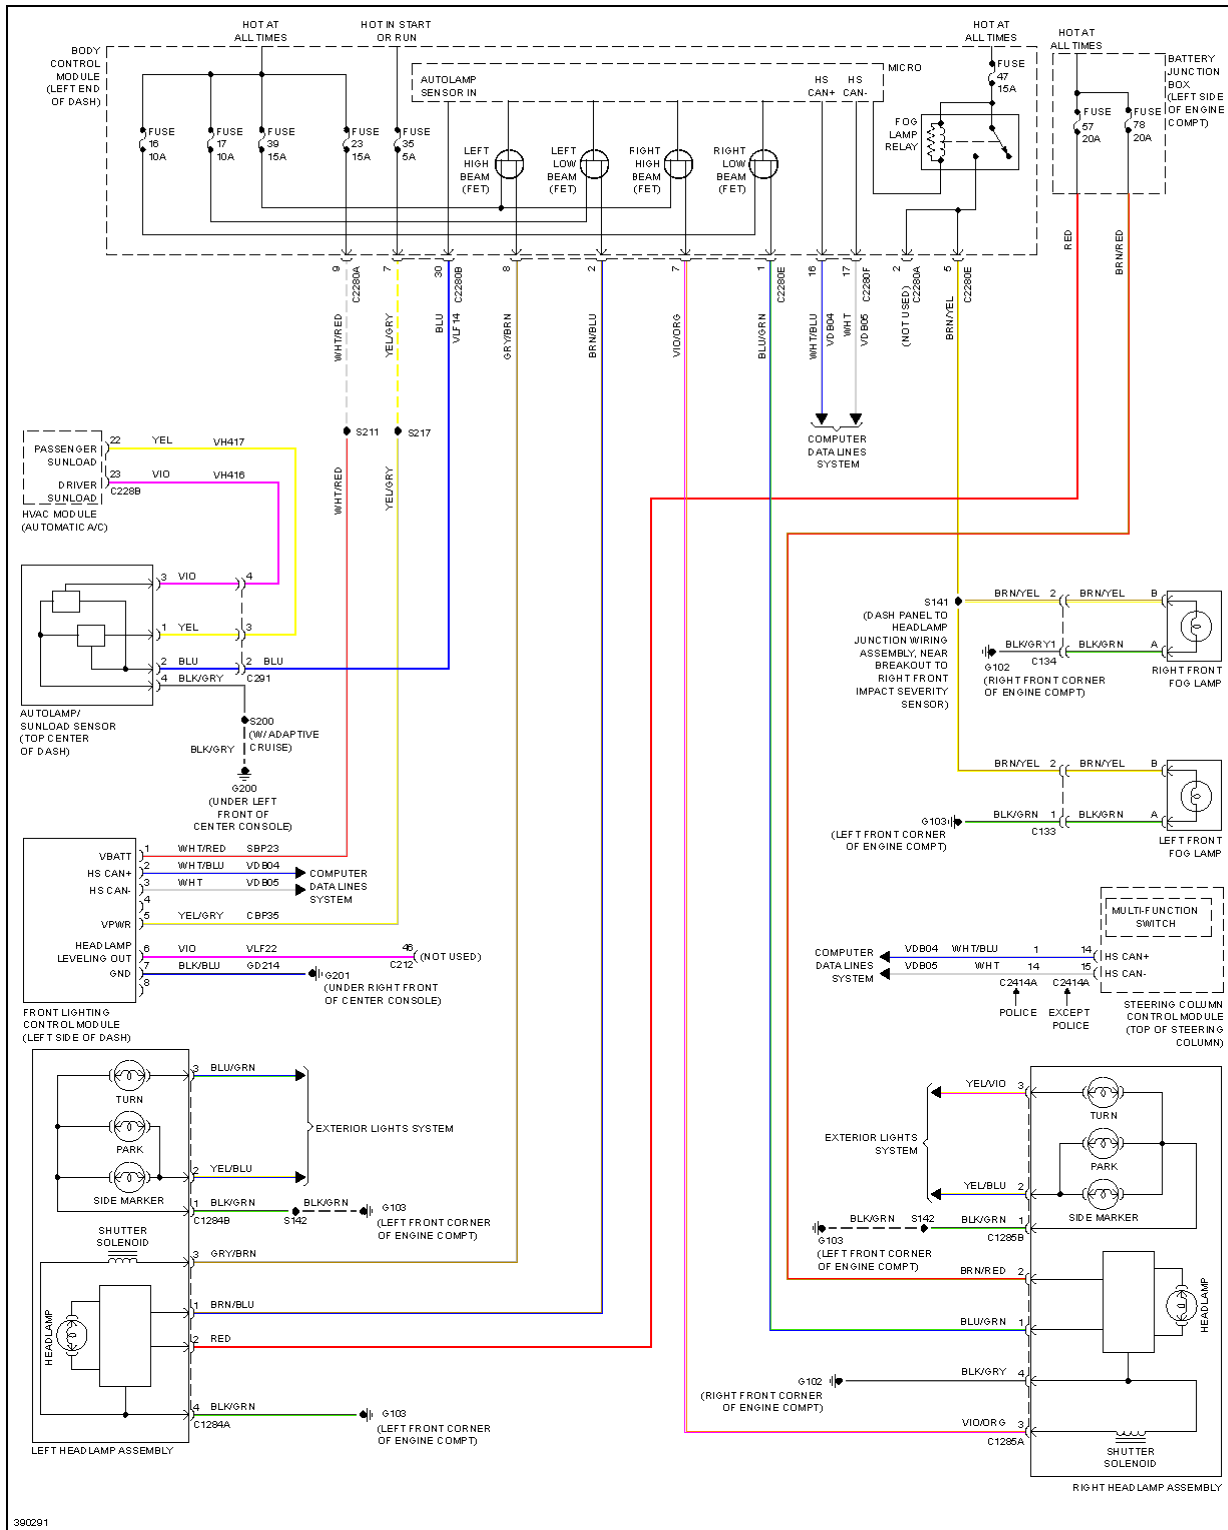

2013 Ford Explorer Limited

SYSTEM WIRING DIAGRAMS

Fig. 59: Headlights Circuit, W/ High Intensity Gas Discharge Headlights

2013 Ford Explorer Limited

SYSTEM WIRING DIAGRAMS

Fig. 60: Headlights Circuit, W/O High Intensity Gas Discharge Headlights

390292