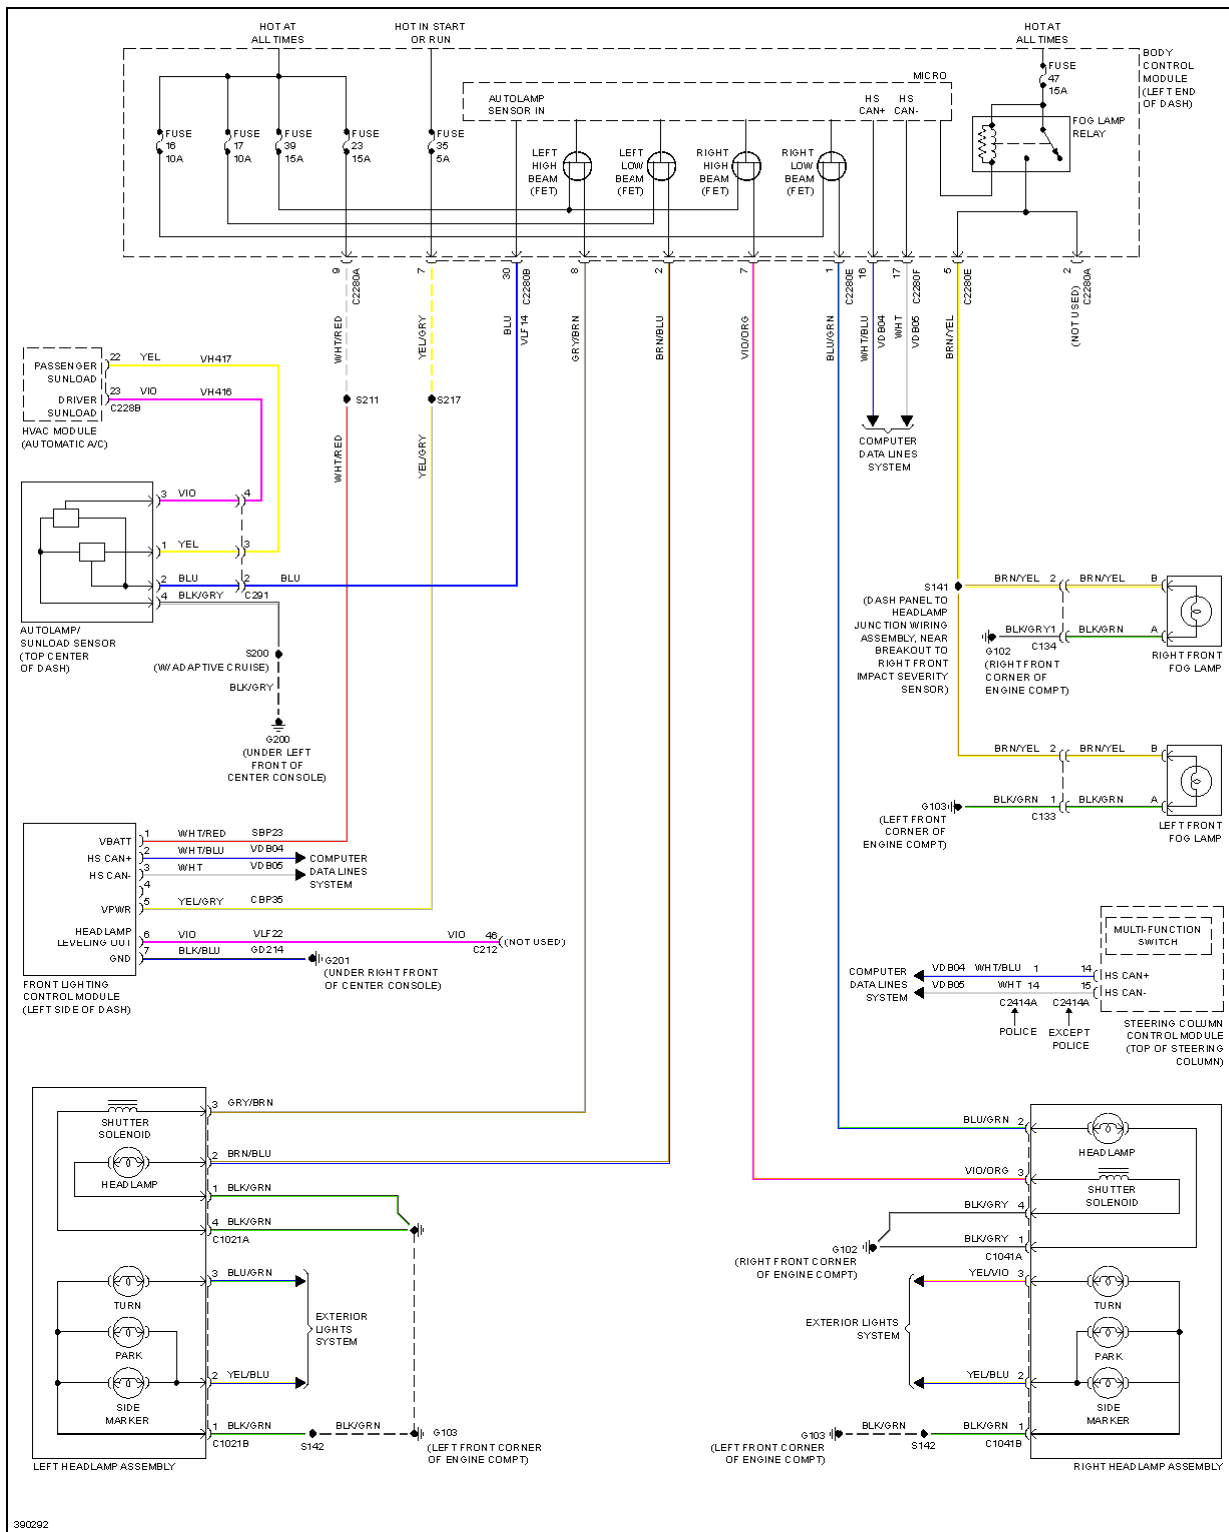

2013 Ford Explorer Limited

SYSTEM WIRING DIAGRAMS

Fig. 59: Headlights Circuit, W/ High Intensity Gas Discharge Headlights

2013 Ford Explorer Limited

SYSTEM WIRING DIAGRAMS

Fig. 60: Headlights Circuit, W/O High Intensity Gas Discharge Headlights

390292