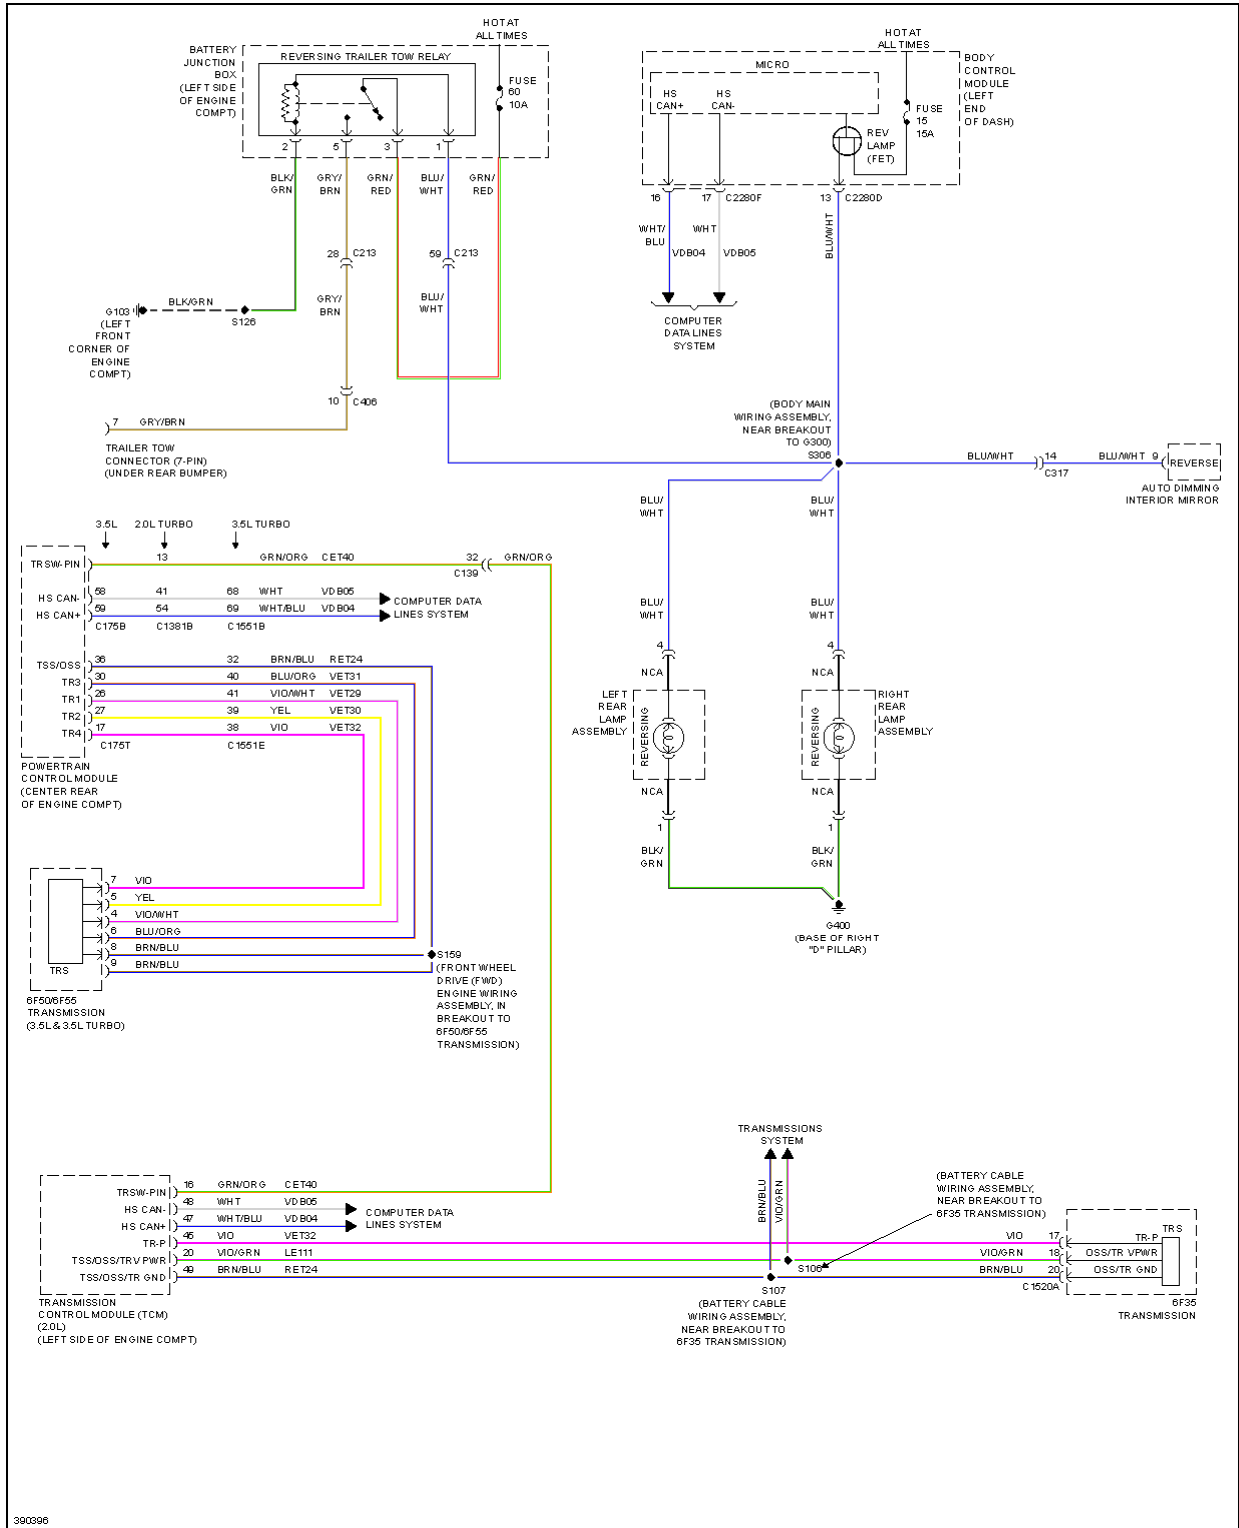

2013 Ford Explorer Limited

SYSTEM WIRING DIAGRAMS

Fig. 46: Backup Lamps Circuit

2013 Ford Explorer Limited

SYSTEM WIRING DIAGRAMS

Fig. 47: Exterior Lamps Circuit, Except Police (1 of 2)

2013 Ford Explorer Limited

SYSTEM WIRING DIAGRAMS

Fig. 48: Exterior Lamps Circuit, Except Police (2 of 2)

2013 Ford Explorer Limited

SYSTEM WIRING DIAGRAMS

Fig. 49: Exterior Lamps Circuit, Police (1 of 3)

2013 Ford Explorer Limited

SYSTEM WIRING DIAGRAMS

Fig. 51: Exterior Lamps Circuit, Police (3 of 3)

390399

2013 Ford Explorer Limited

SYSTEM WIRING DIAGRAMS

Fig. 52: Trailer Tow Circuit

390295