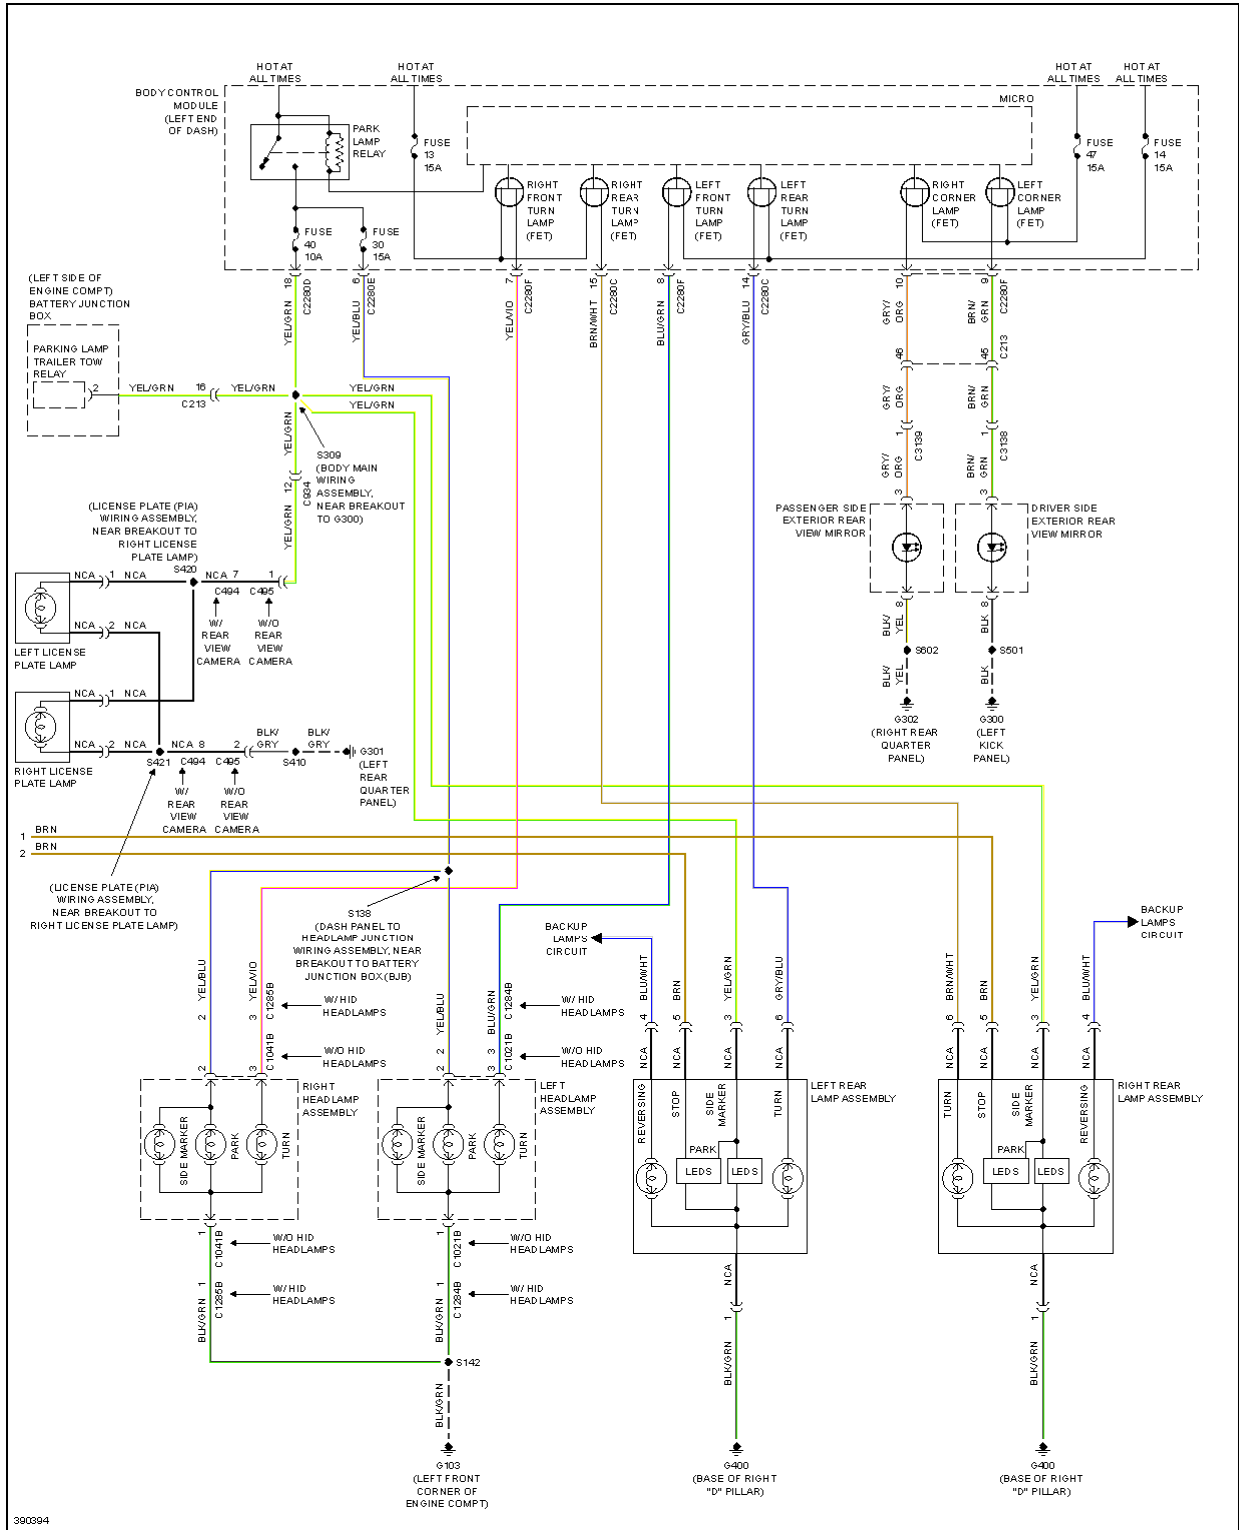

2013 Ford Explorer Limited

SYSTEM WIRING DIAGRAMS

Fig. 46: Backup Lamps Circuit

2013 Ford Explorer Limited

SYSTEM WIRING DIAGRAMS

Fig. 47: Exterior Lamps Circuit, Except Police (1 of 2)

2013 Ford Explorer Limited

SYSTEM WIRING DIAGRAMS

Fig. 48: Exterior Lamps Circuit, Except Police (2 of 2)

2013 Ford Explorer Limited

SYSTEM WIRING DIAGRAMS

Fig. 49: Exterior Lamps Circuit, Police (1 of 3)

2013 Ford Explorer Limited

SYSTEM WIRING DIAGRAMS

Fig. 51: Exterior Lamps Circuit, Police (3 of 3)

390399

2013 Ford Explorer Limited

SYSTEM WIRING DIAGRAMS

Fig. 52: Trailer Tow Circuit

390295