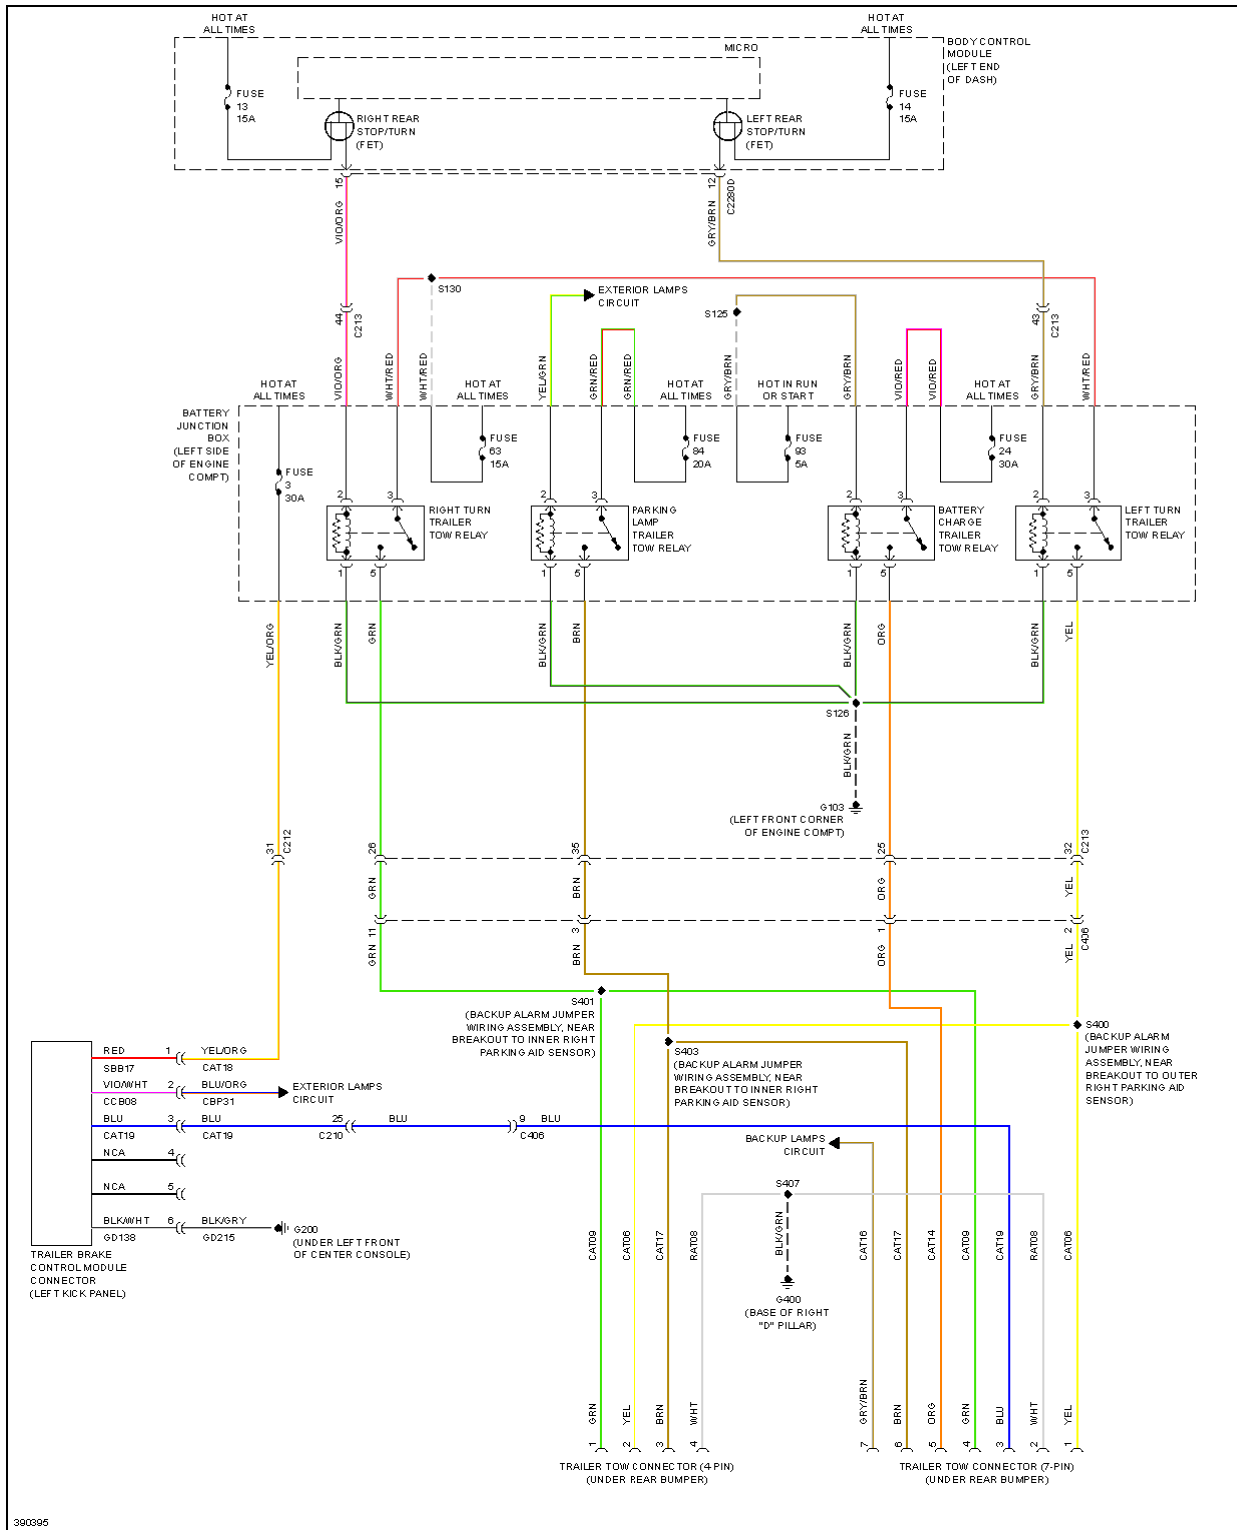

2013 Ford Explorer Limited

SYSTEM WIRING DIAGRAMS

Fig. 46: Backup Lamps Circuit

2013 Ford Explorer Limited

SYSTEM WIRING DIAGRAMS

Fig. 47: Exterior Lamps Circuit, Except Police (1 of 2)

2013 Ford Explorer Limited

SYSTEM WIRING DIAGRAMS

Fig. 48: Exterior Lamps Circuit, Except Police (2 of 2)

2013 Ford Explorer Limited

SYSTEM WIRING DIAGRAMS

Fig. 49: Exterior Lamps Circuit, Police (1 of 3)

2013 Ford Explorer Limited

SYSTEM WIRING DIAGRAMS

Fig. 51: Exterior Lamps Circuit, Police (3 of 3)

390399

2013 Ford Explorer Limited

SYSTEM WIRING DIAGRAMS

Fig. 52: Trailer Tow Circuit

390295