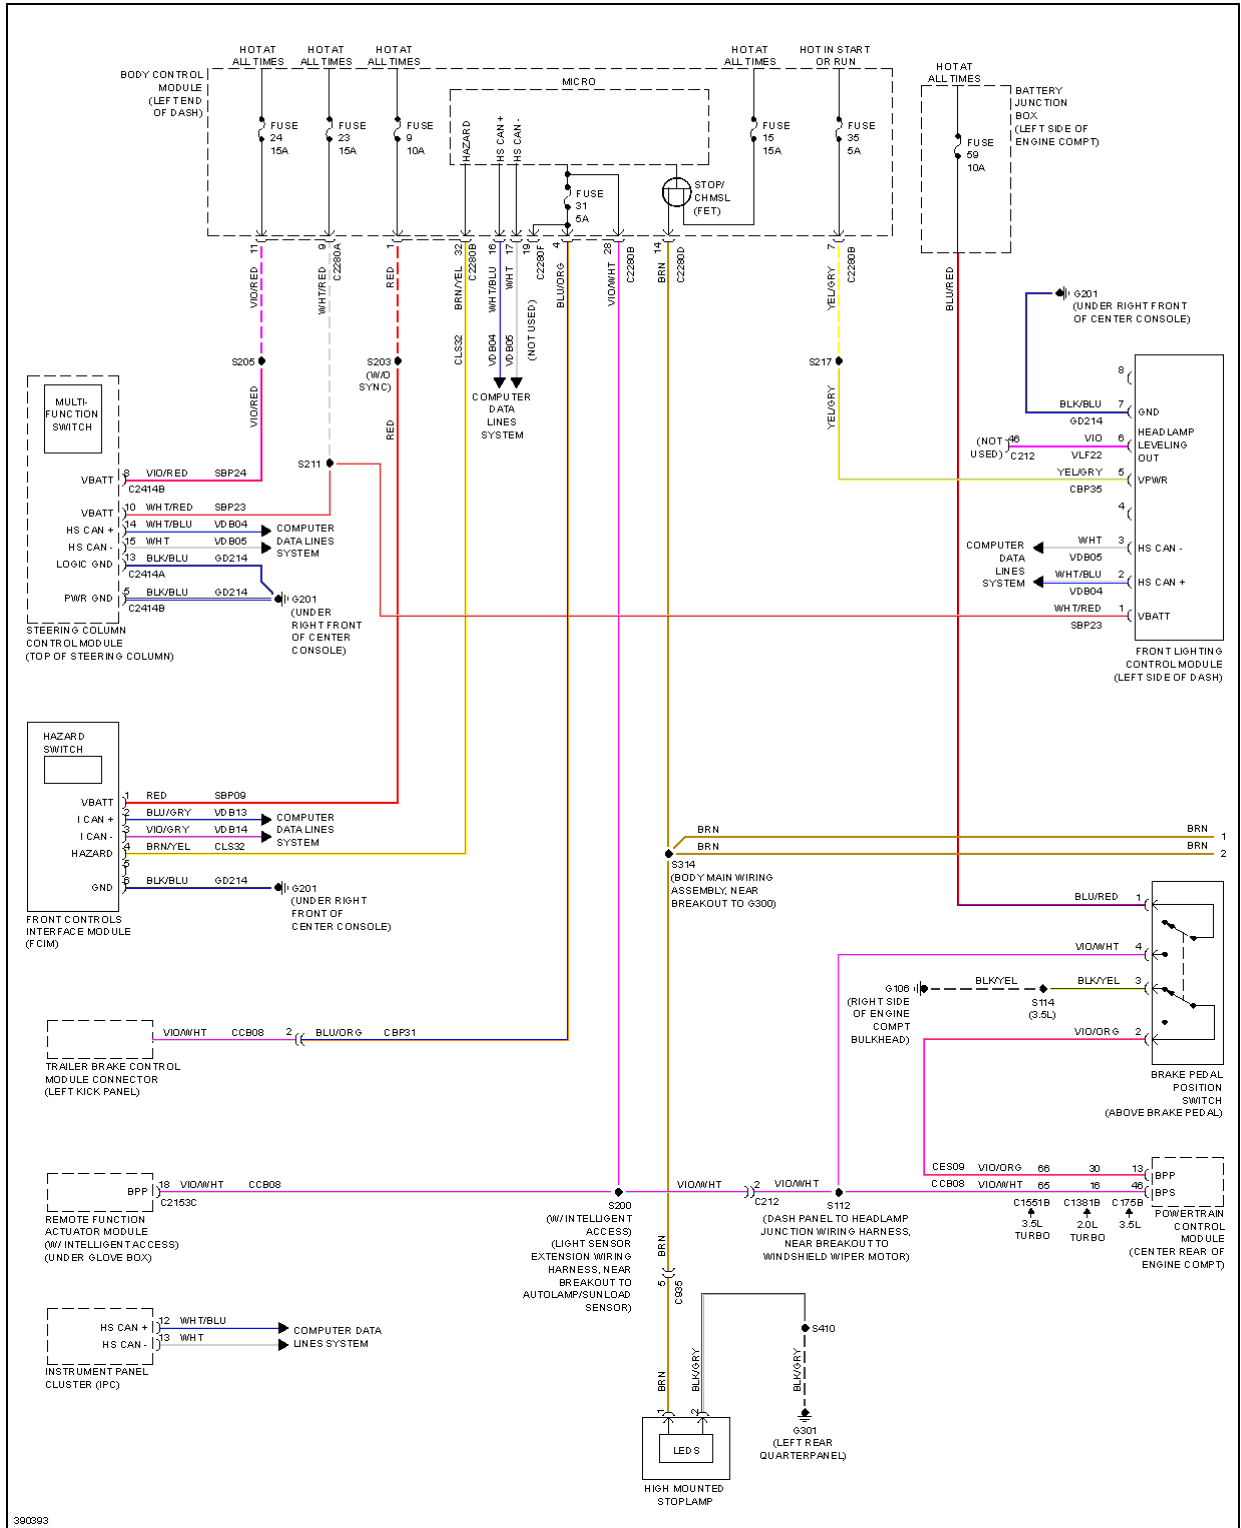

2013 Ford Explorer Limited

SYSTEM WIRING DIAGRAMS

Fig. 46: Backup Lamps Circuit

2013 Ford Explorer Limited

SYSTEM WIRING DIAGRAMS

Fig. 47: Exterior Lamps Circuit, Except Police (1 of 2)

2013 Ford Explorer Limited

SYSTEM WIRING DIAGRAMS

Fig. 48: Exterior Lamps Circuit, Except Police (2 of 2)

2013 Ford Explorer Limited

SYSTEM WIRING DIAGRAMS

Fig. 49: Exterior Lamps Circuit, Police (1 of 3)

2013 Ford Explorer Limited

SYSTEM WIRING DIAGRAMS

Fig. 51: Exterior Lamps Circuit, Police (3 of 3)

390399

2013 Ford Explorer Limited

SYSTEM WIRING DIAGRAMS

Fig. 52: Trailer Tow Circuit

390295