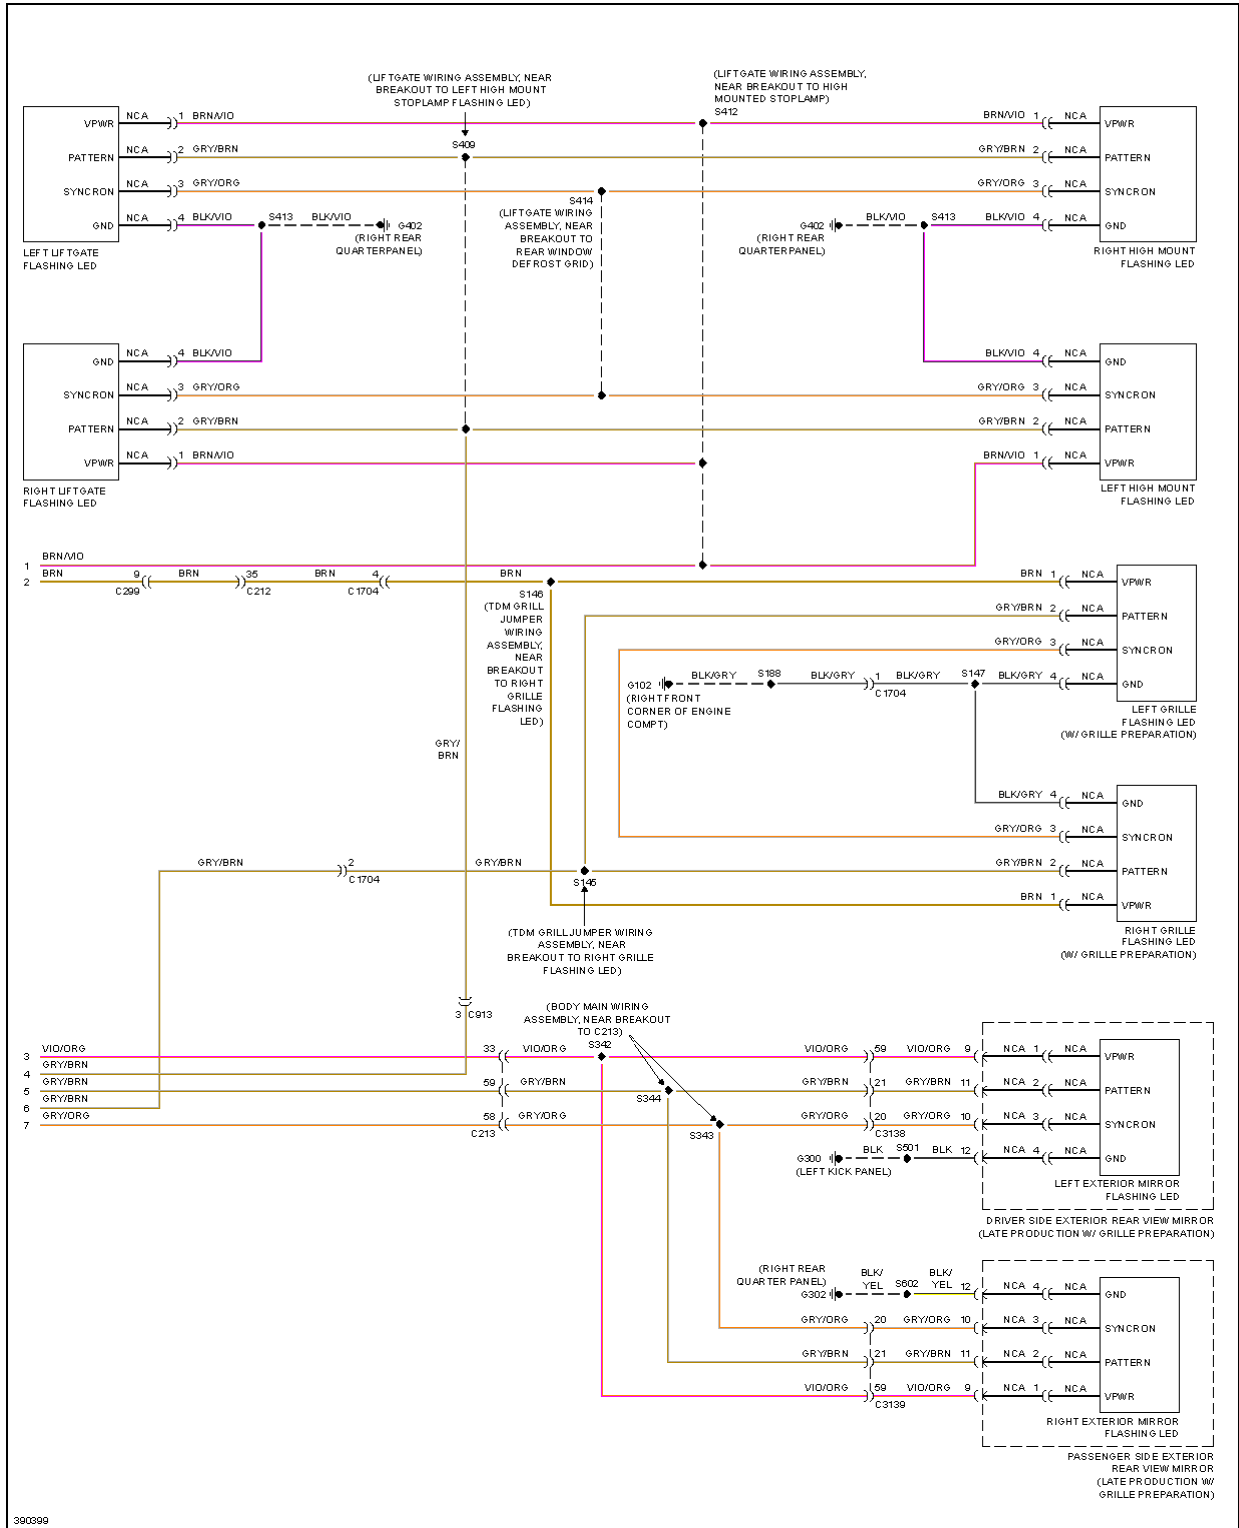

2013 Ford Explorer Limited

SYSTEM WIRING DIAGRAMS

Fig. 46: Backup Lamps Circuit

2013 Ford Explorer Limited

SYSTEM WIRING DIAGRAMS

Fig. 47: Exterior Lamps Circuit, Except Police (1 of 2)

2013 Ford Explorer Limited

SYSTEM WIRING DIAGRAMS

Fig. 48: Exterior Lamps Circuit, Except Police (2 of 2)

2013 Ford Explorer Limited

SYSTEM WIRING DIAGRAMS

Fig. 49: Exterior Lamps Circuit, Police (1 of 3)

2013 Ford Explorer Limited

SYSTEM WIRING DIAGRAMS

Fig. 51: Exterior Lamps Circuit, Police (3 of 3)

390399

2013 Ford Explorer Limited

SYSTEM WIRING DIAGRAMS

Fig. 52: Trailer Tow Circuit

390295