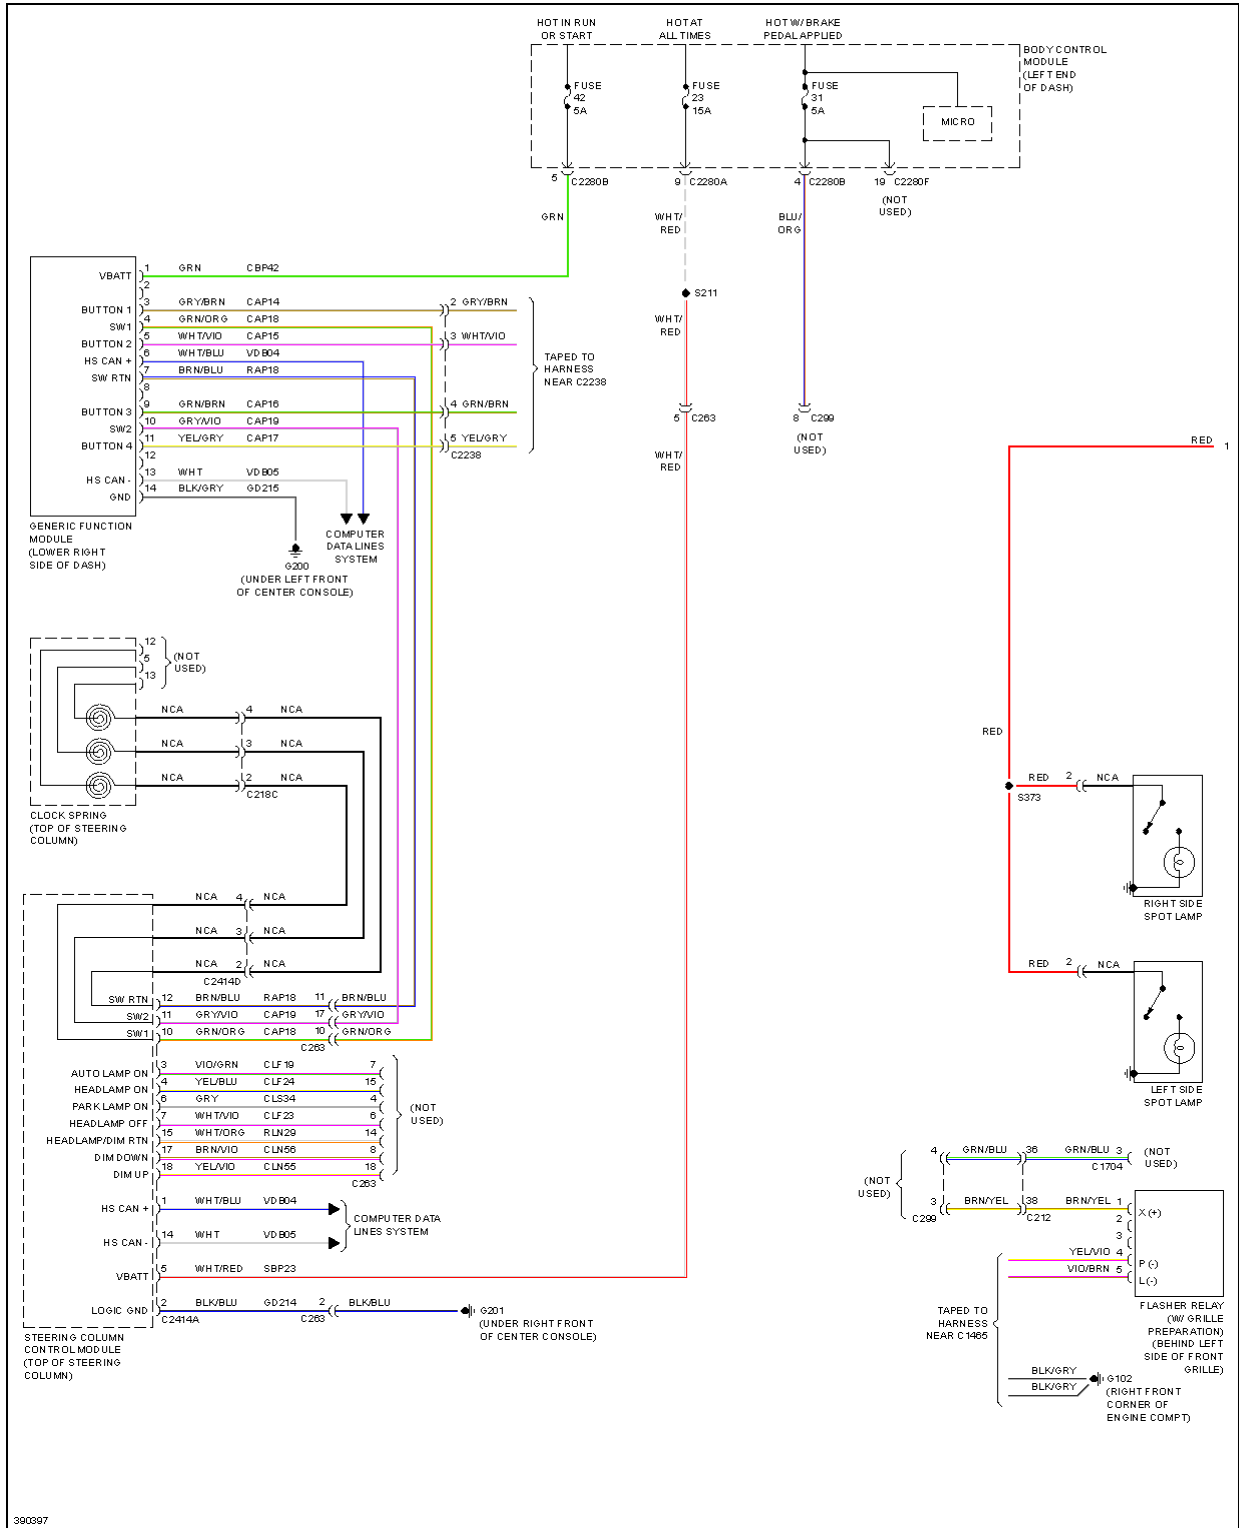

2013 Ford Explorer Limited

SYSTEM WIRING DIAGRAMS

Fig. 46: Backup Lamps Circuit

2013 Ford Explorer Limited

SYSTEM WIRING DIAGRAMS

Fig. 47: Exterior Lamps Circuit, Except Police (1 of 2)

2013 Ford Explorer Limited

SYSTEM WIRING DIAGRAMS

Fig. 48: Exterior Lamps Circuit, Except Police (2 of 2)

2013 Ford Explorer Limited

SYSTEM WIRING DIAGRAMS

Fig. 49: Exterior Lamps Circuit, Police (1 of 3)

2013 Ford Explorer Limited

SYSTEM WIRING DIAGRAMS

Fig. 51: Exterior Lamps Circuit, Police (3 of 3)

390399

2013 Ford Explorer Limited

SYSTEM WIRING DIAGRAMS

Fig. 52: Trailer Tow Circuit

390295