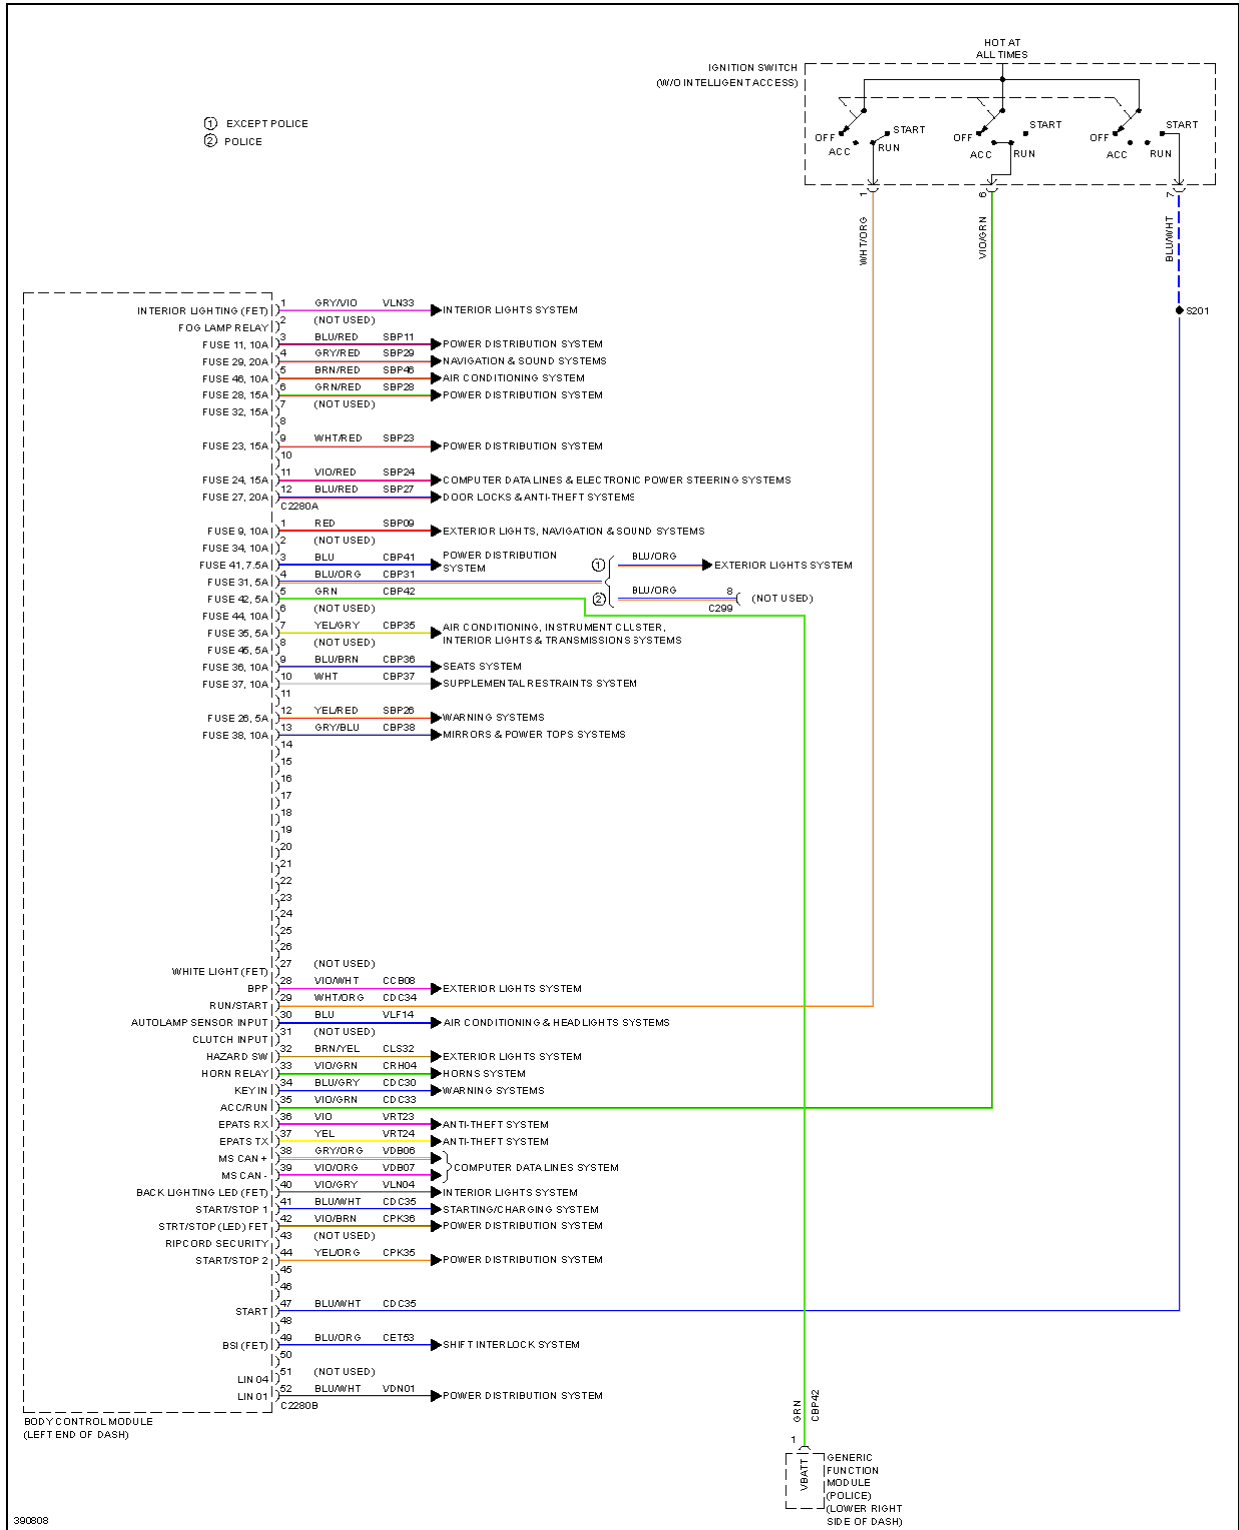

# 2013 Ford Explorer Limited

## SYSTEM WIRING DIAGRAMS

### Fig. 17: Body Control Module Circuit (1 of 2)