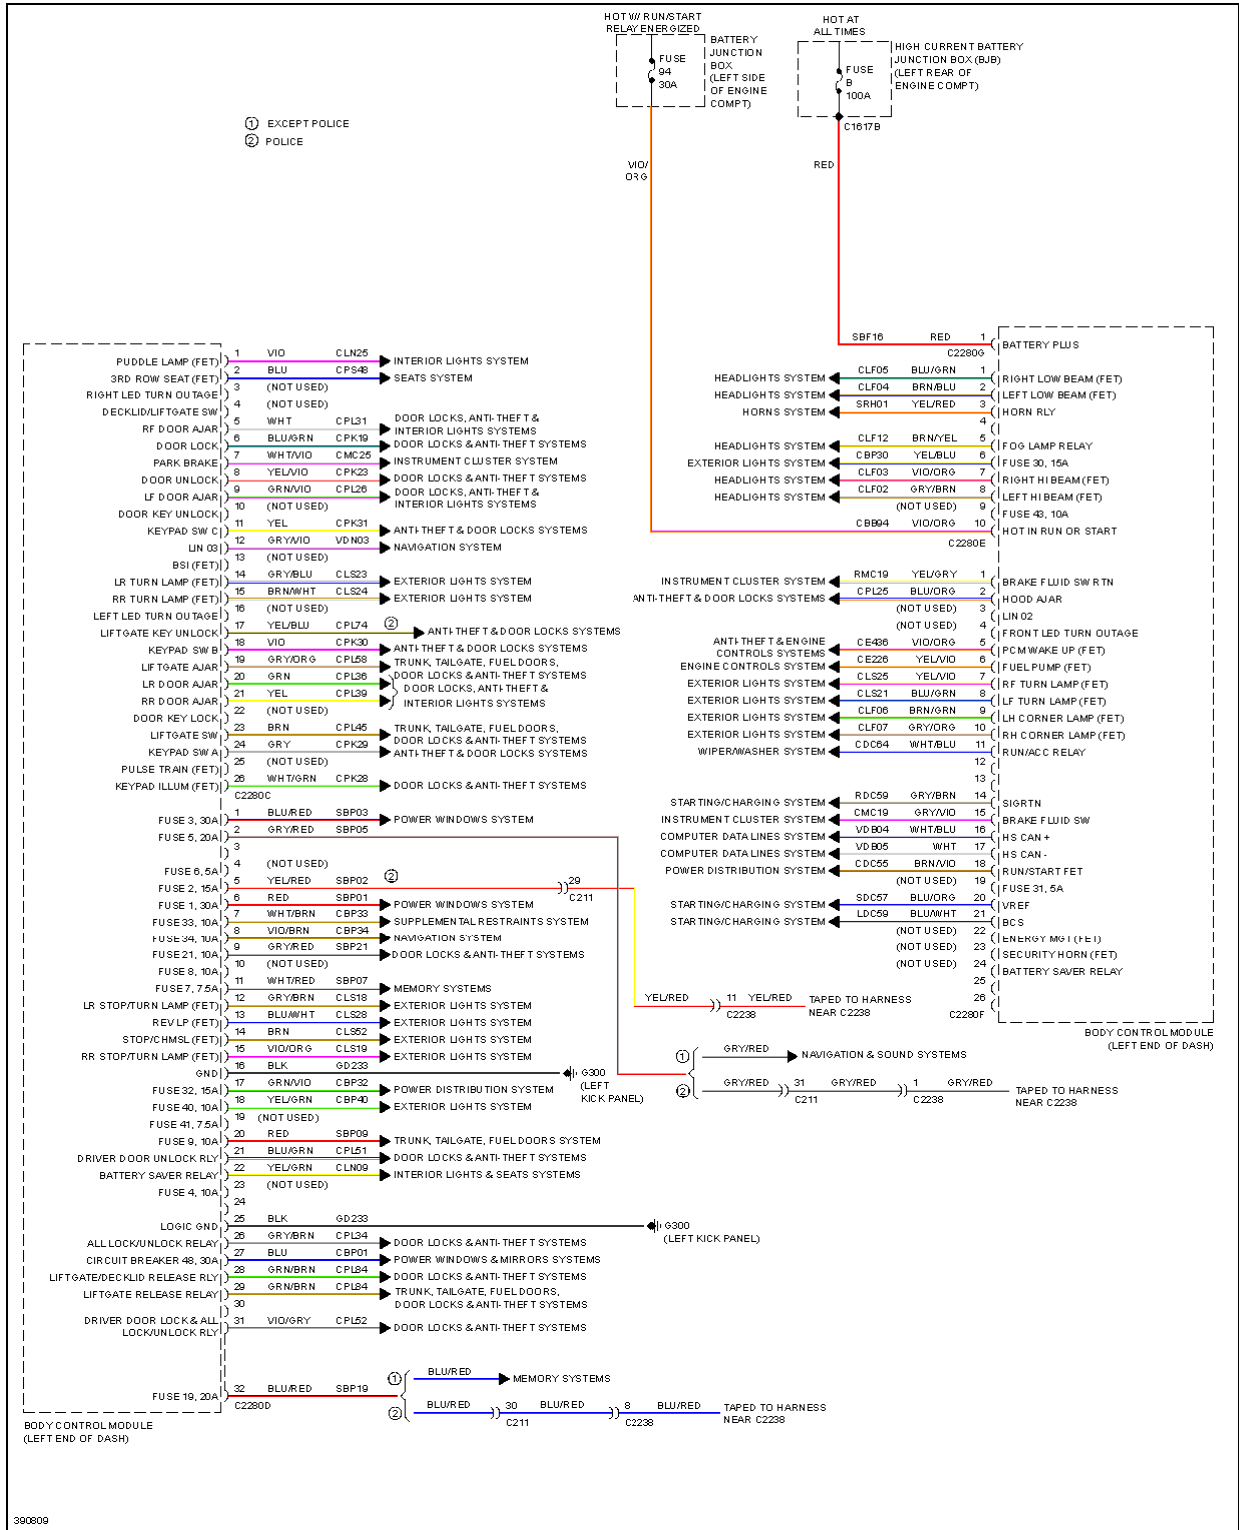

Fig. 19: Generic Electronic Module Circuit

2013 Ford Explorer Limited

SYSTEM WIRING DIAGRAMS