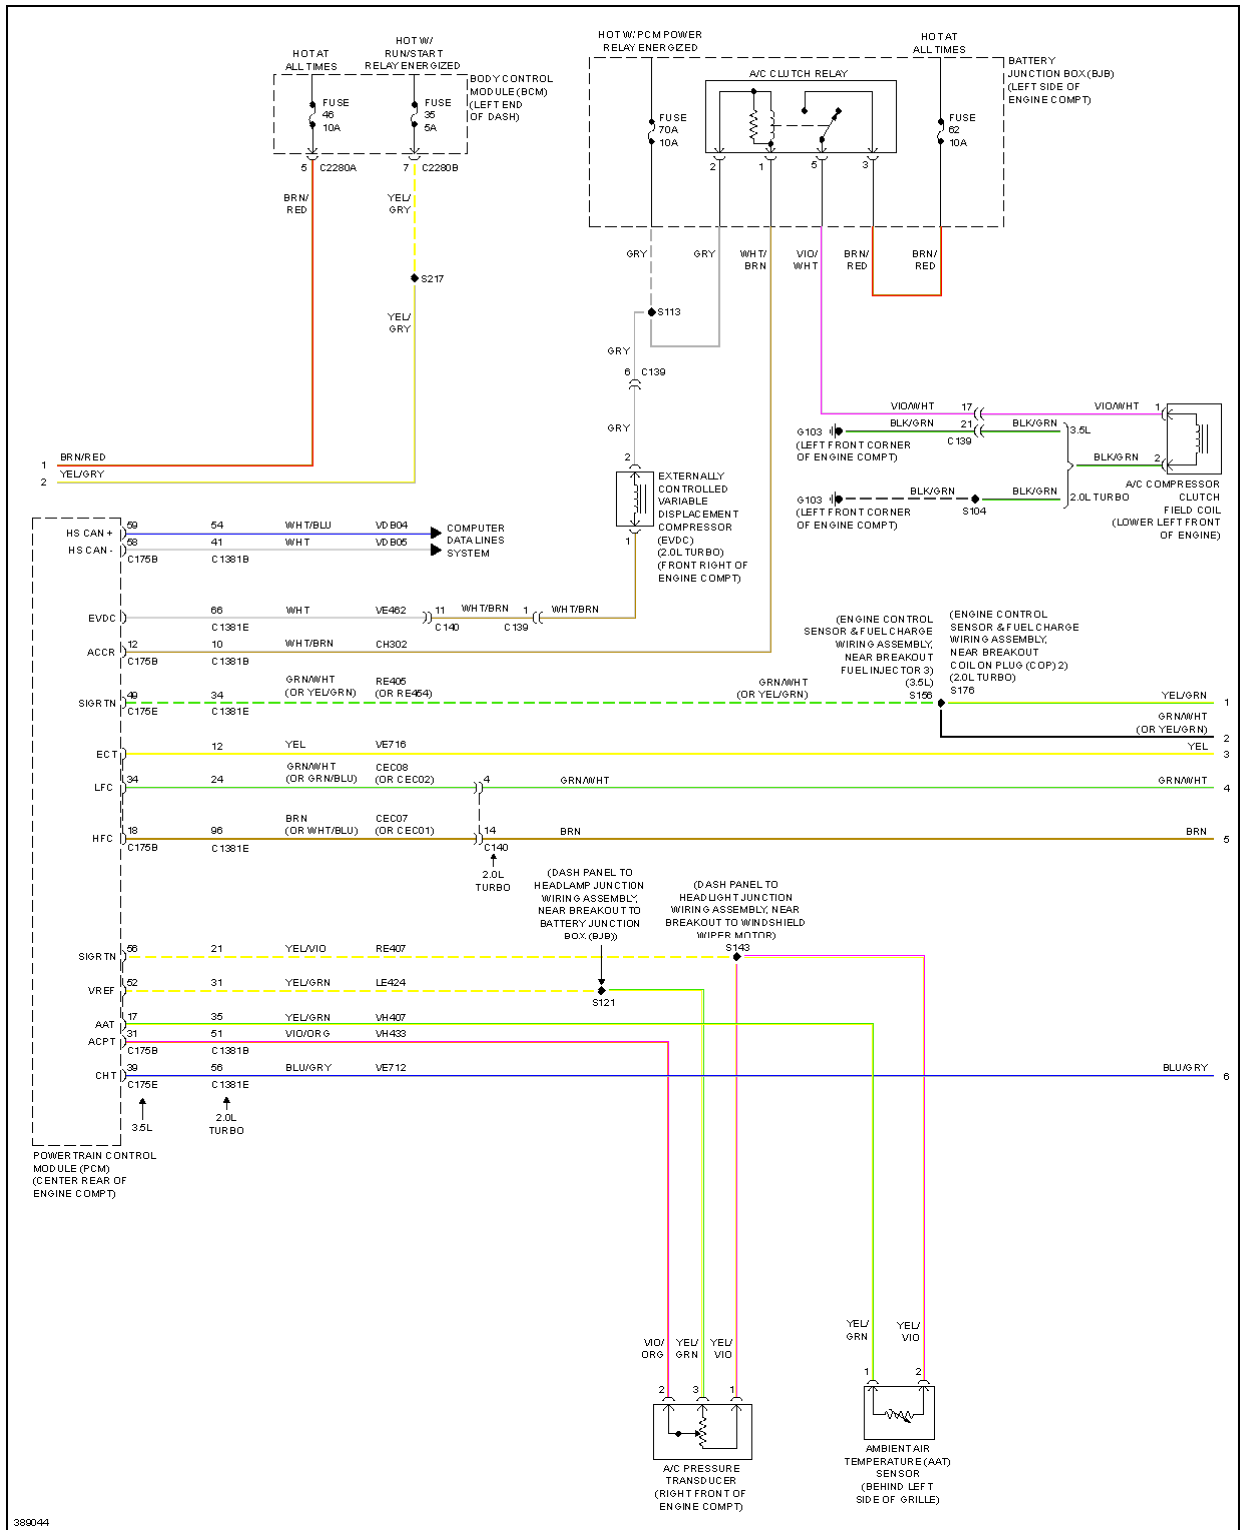

2013 Ford Explorer Limited

SYSTEM WIRING DIAGRAMS

Fig. 1: Automatic A/C Circuit (1 of 4)

389038

2013 Ford Explorer Limited

SYSTEM WIRING DIAGRAMS

Fig. 2: Automatic A/C Circuit (2 of 4)

2013 Ford Explorer Limited

SYSTEM WIRING DIAGRAMS

Fig. 3: Automatic A/C Circuit (3 of 4)

2013 Ford Explorer Limited

SYSTEM WIRING DIAGRAMS

Fig. 4: Automatic A/C Circuit (4 of 4)

2013 Ford Explorer Limited

SYSTEM WIRING DIAGRAMS

Fig. 5: Auxiliary Blower Circuit

389037

2013 Ford Explorer Limited

SYSTEM WIRING DIAGRAMS

Fig. 6: Manual A/C Circuit (1 of 4)

2013 Ford Explorer Limited

SYSTEM WIRING DIAGRAMS

Fig. 7: Manual A/C Circuit (2 of 4)

2013 Ford Explorer Limited

SYSTEM WIRING DIAGRAMS

Fig. 8: Manual A/C Circuit (3 of 4)

389044

2013 Ford Explorer Limited

SYSTEM WIRING DIAGRAMS

Fig. 9: Manual A/C Circuit (4 of 4)