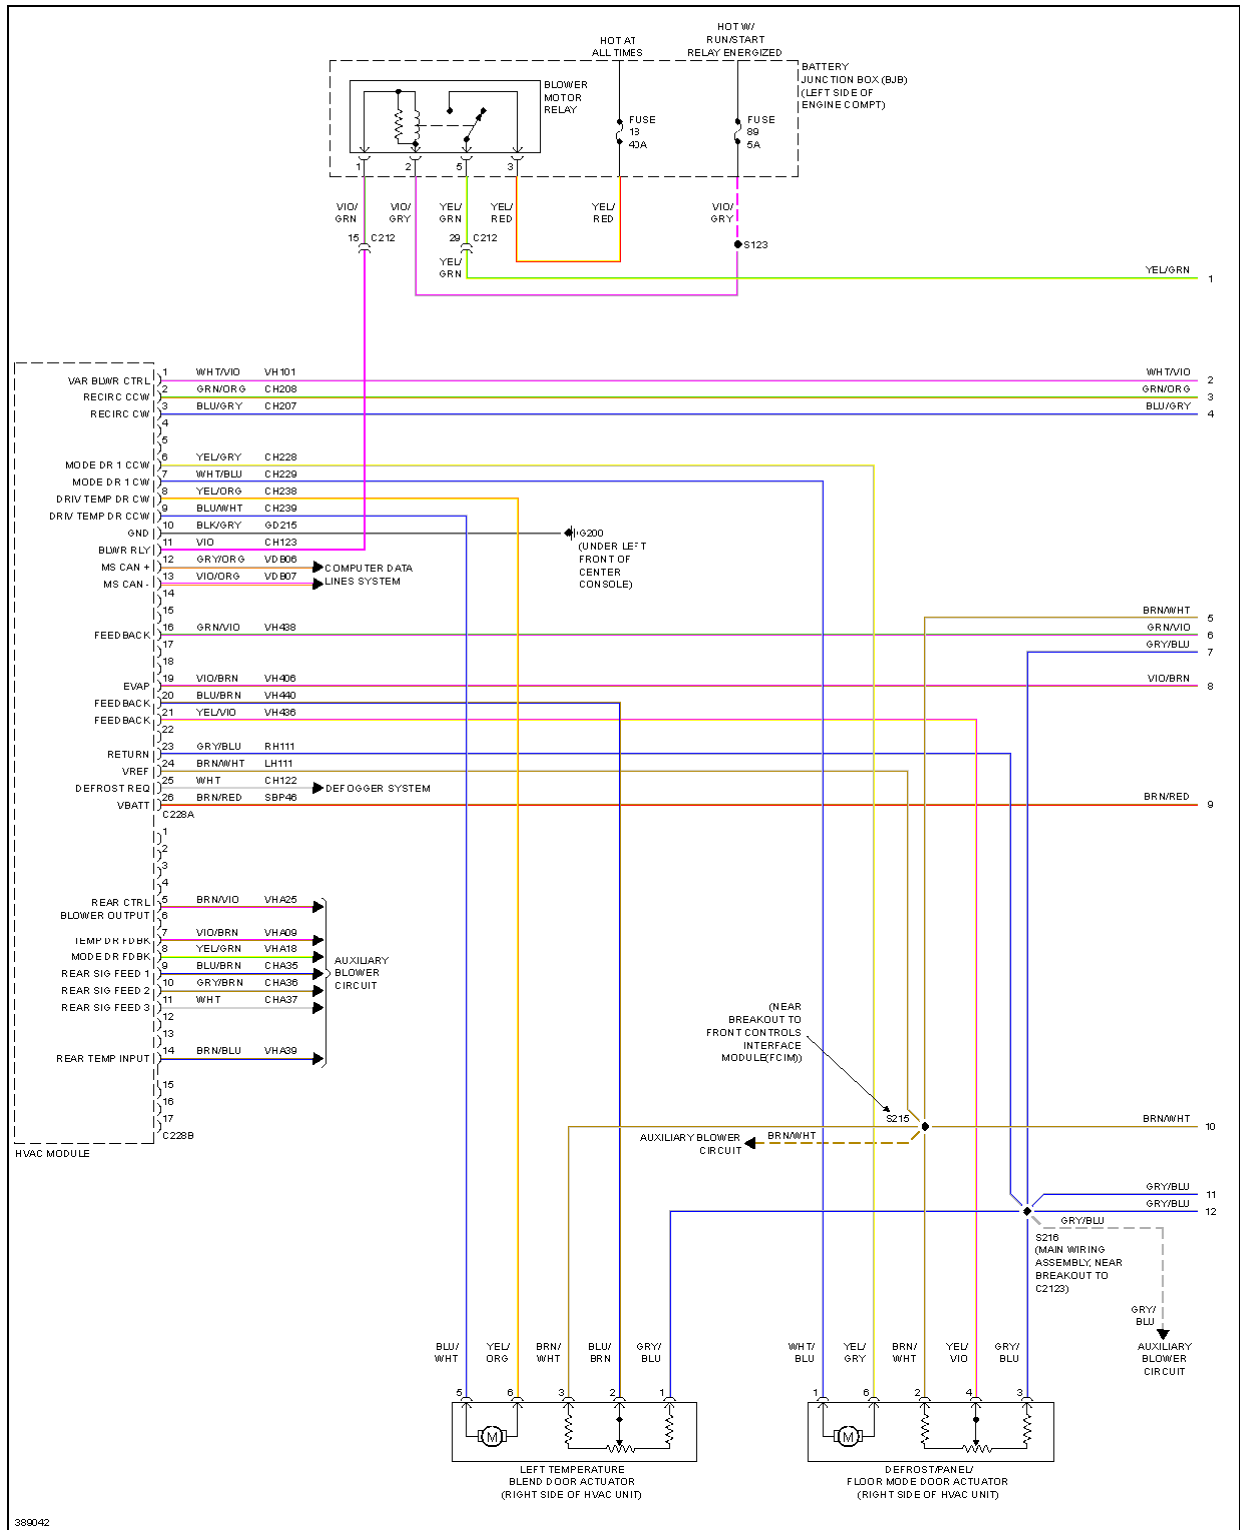

2013 Ford Explorer Limited

SYSTEM WIRING DIAGRAMS

Fig. 1: Automatic A/C Circuit (1 of 4)

389038

2013 Ford Explorer Limited

SYSTEM WIRING DIAGRAMS

Fig. 2: Automatic A/C Circuit (2 of 4)

2013 Ford Explorer Limited

SYSTEM WIRING DIAGRAMS

Fig. 3: Automatic A/C Circuit (3 of 4)

2013 Ford Explorer Limited

SYSTEM WIRING DIAGRAMS

Fig. 4: Automatic A/C Circuit (4 of 4)

2013 Ford Explorer Limited

SYSTEM WIRING DIAGRAMS

Fig. 5: Auxiliary Blower Circuit

389037

2013 Ford Explorer Limited

SYSTEM WIRING DIAGRAMS

Fig. 6: Manual A/C Circuit (1 of 4)

2013 Ford Explorer Limited

SYSTEM WIRING DIAGRAMS

Fig. 7: Manual A/C Circuit (2 of 4)

2013 Ford Explorer Limited

SYSTEM WIRING DIAGRAMS

Fig. 8: Manual A/C Circuit (3 of 4)

389044

2013 Ford Explorer Limited

SYSTEM WIRING DIAGRAMS

Fig. 9: Manual A/C Circuit (4 of 4)