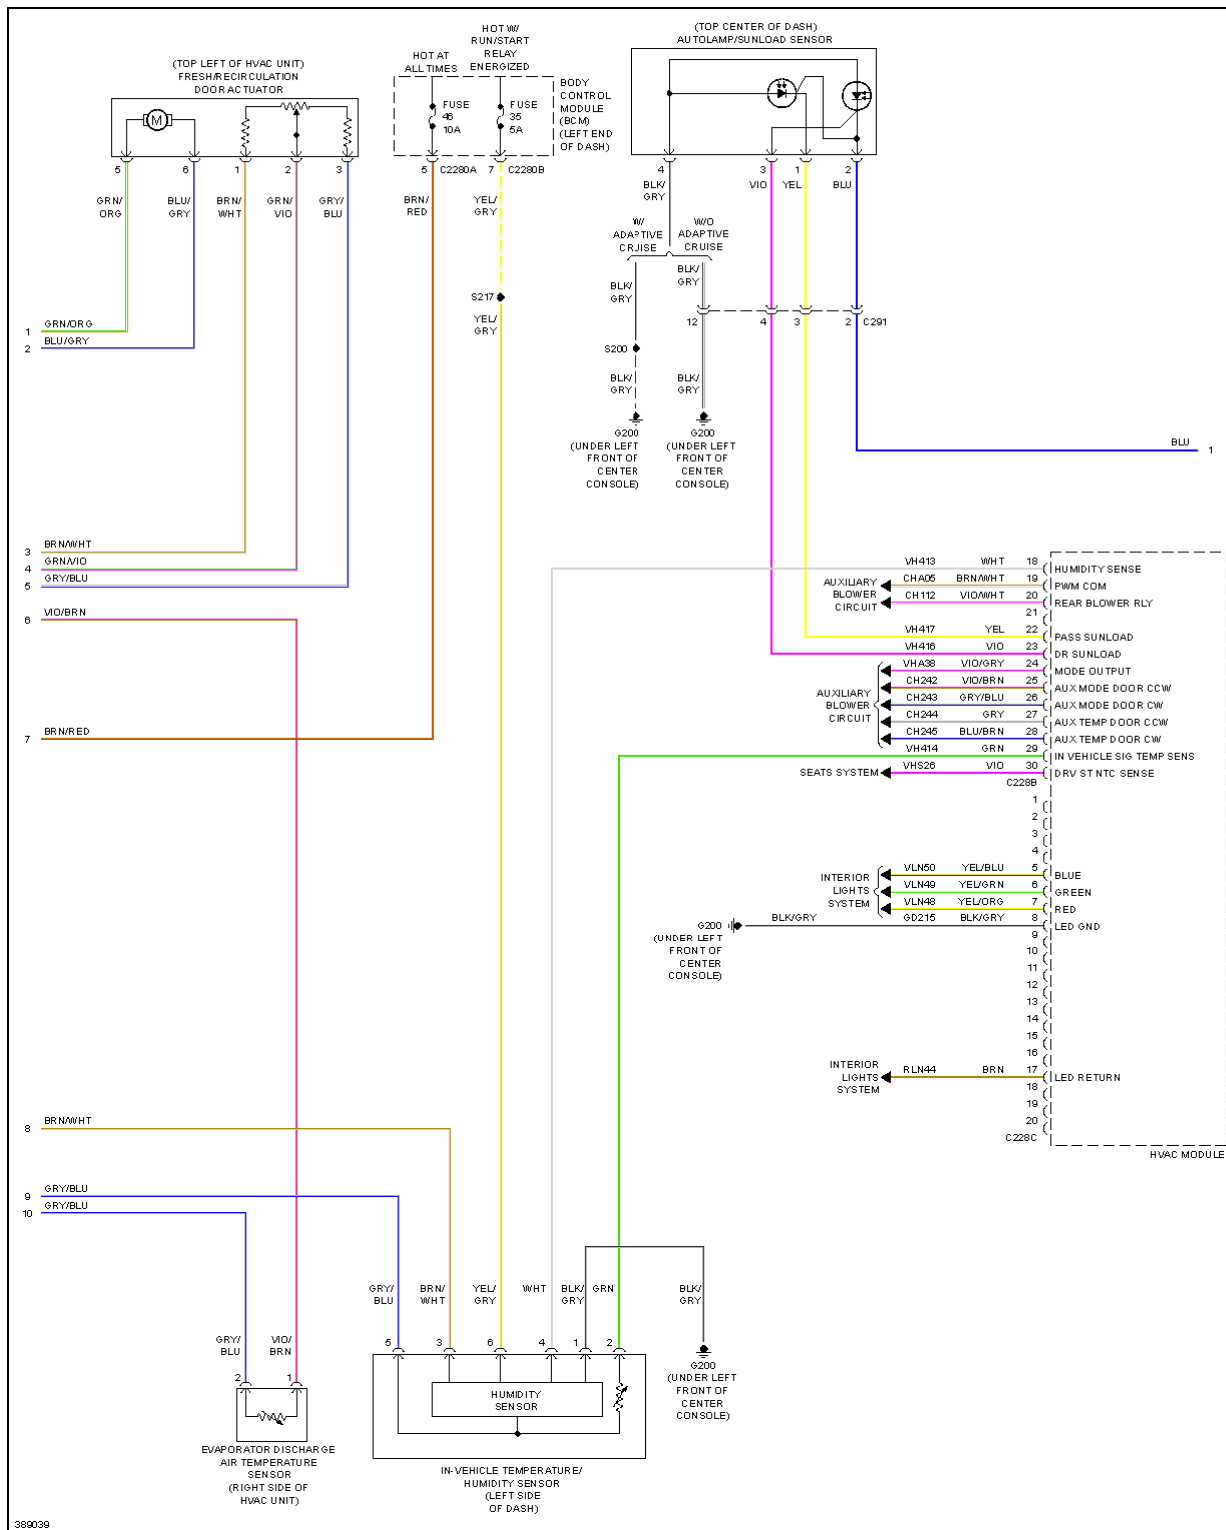

2013 Ford Explorer Limited

SYSTEM WIRING DIAGRAMS

Fig. 1: Automatic A/C Circuit (1 of 4)

389038

2013 Ford Explorer Limited

SYSTEM WIRING DIAGRAMS

Fig. 2: Automatic A/C Circuit (2 of 4)

2013 Ford Explorer Limited

SYSTEM WIRING DIAGRAMS

Fig. 3: Automatic A/C Circuit (3 of 4)

2013 Ford Explorer Limited

SYSTEM WIRING DIAGRAMS

Fig. 4: Automatic A/C Circuit (4 of 4)

2013 Ford Explorer Limited

SYSTEM WIRING DIAGRAMS

Fig. 5: Auxiliary Blower Circuit

389037

2013 Ford Explorer Limited

SYSTEM WIRING DIAGRAMS

Fig. 6: Manual A/C Circuit (1 of 4)

2013 Ford Explorer Limited

SYSTEM WIRING DIAGRAMS

Fig. 7: Manual A/C Circuit (2 of 4)

2013 Ford Explorer Limited

SYSTEM WIRING DIAGRAMS

Fig. 8: Manual A/C Circuit (3 of 4)

389044

2013 Ford Explorer Limited

SYSTEM WIRING DIAGRAMS

Fig. 9: Manual A/C Circuit (4 of 4)