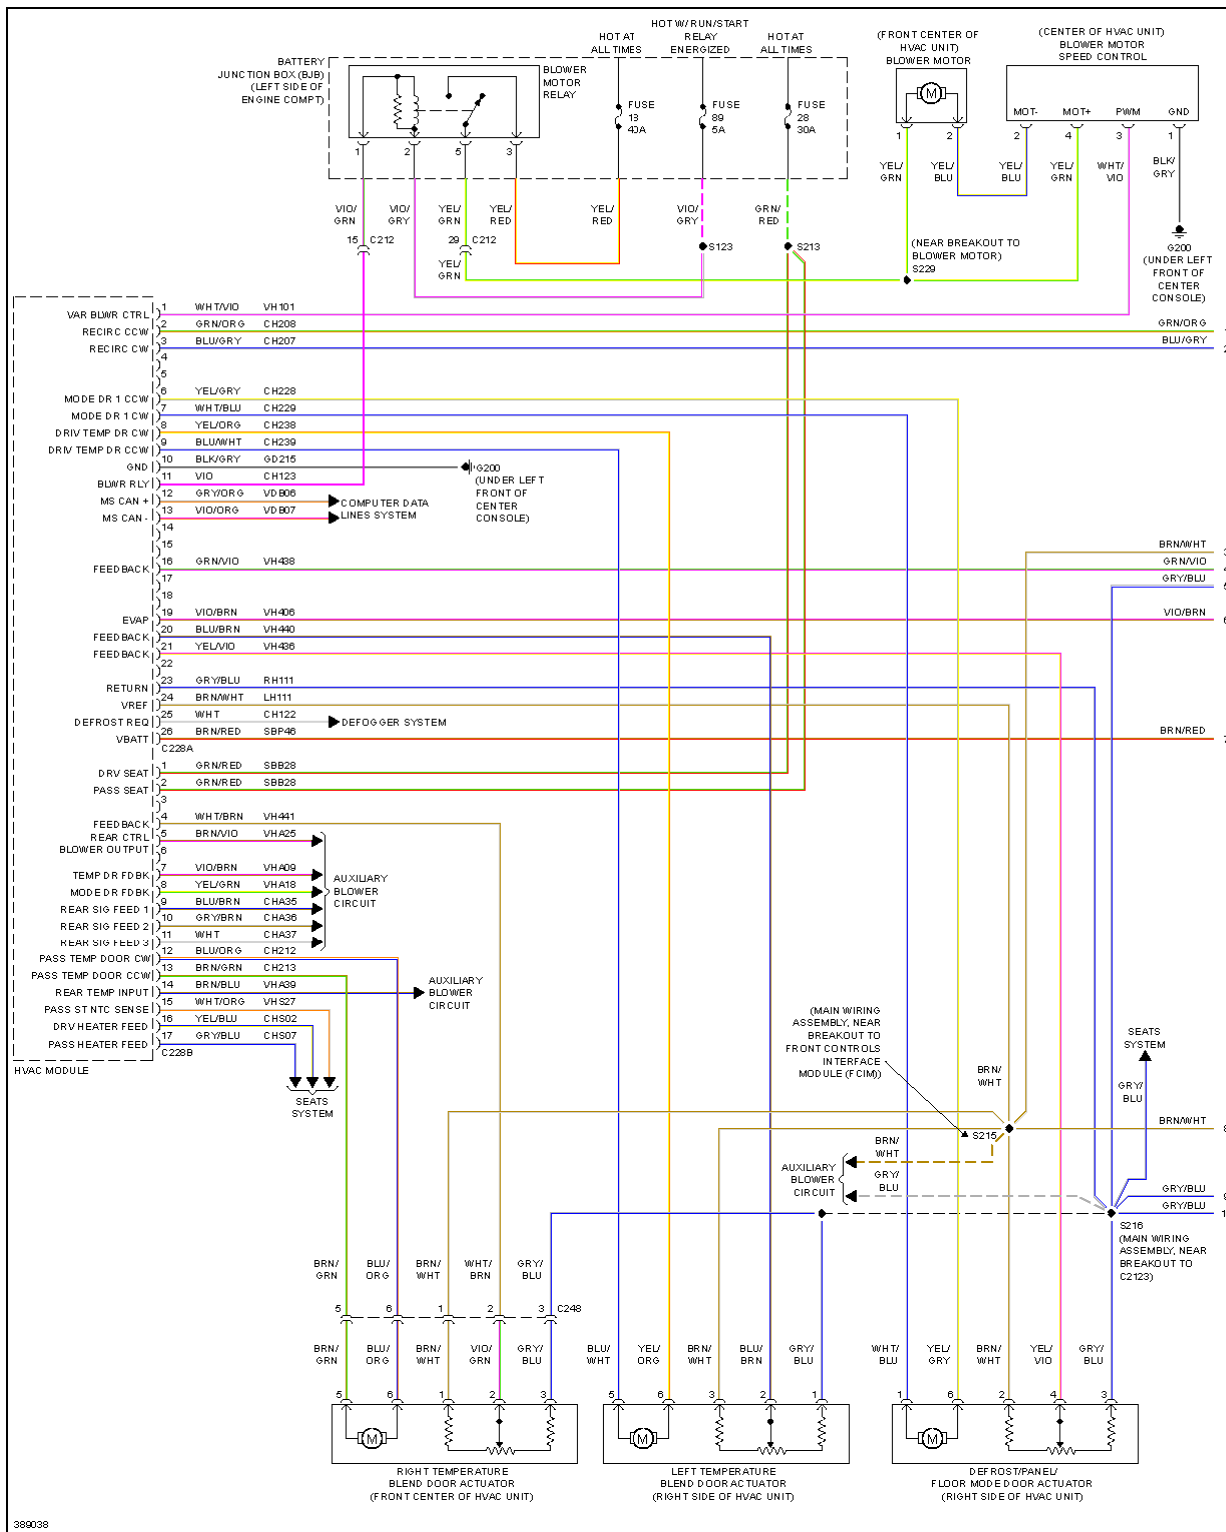

2013 Ford Explorer Limited

SYSTEM WIRING DIAGRAMS

Fig. 1: Automatic A/C Circuit (1 of 4)

389038

2013 Ford Explorer Limited

SYSTEM WIRING DIAGRAMS

Fig. 2: Automatic A/C Circuit (2 of 4)

2013 Ford Explorer Limited

SYSTEM WIRING DIAGRAMS

Fig. 3: Automatic A/C Circuit (3 of 4)

2013 Ford Explorer Limited

SYSTEM WIRING DIAGRAMS

Fig. 4: Automatic A/C Circuit (4 of 4)

2013 Ford Explorer Limited

SYSTEM WIRING DIAGRAMS

Fig. 5: Auxiliary Blower Circuit

389037

2013 Ford Explorer Limited

SYSTEM WIRING DIAGRAMS

Fig. 6: Manual A/C Circuit (1 of 4)

2013 Ford Explorer Limited

SYSTEM WIRING DIAGRAMS

Fig. 7: Manual A/C Circuit (2 of 4)

2013 Ford Explorer Limited

SYSTEM WIRING DIAGRAMS

Fig. 8: Manual A/C Circuit (3 of 4)

389044

2013 Ford Explorer Limited

SYSTEM WIRING DIAGRAMS

Fig. 9: Manual A/C Circuit (4 of 4)