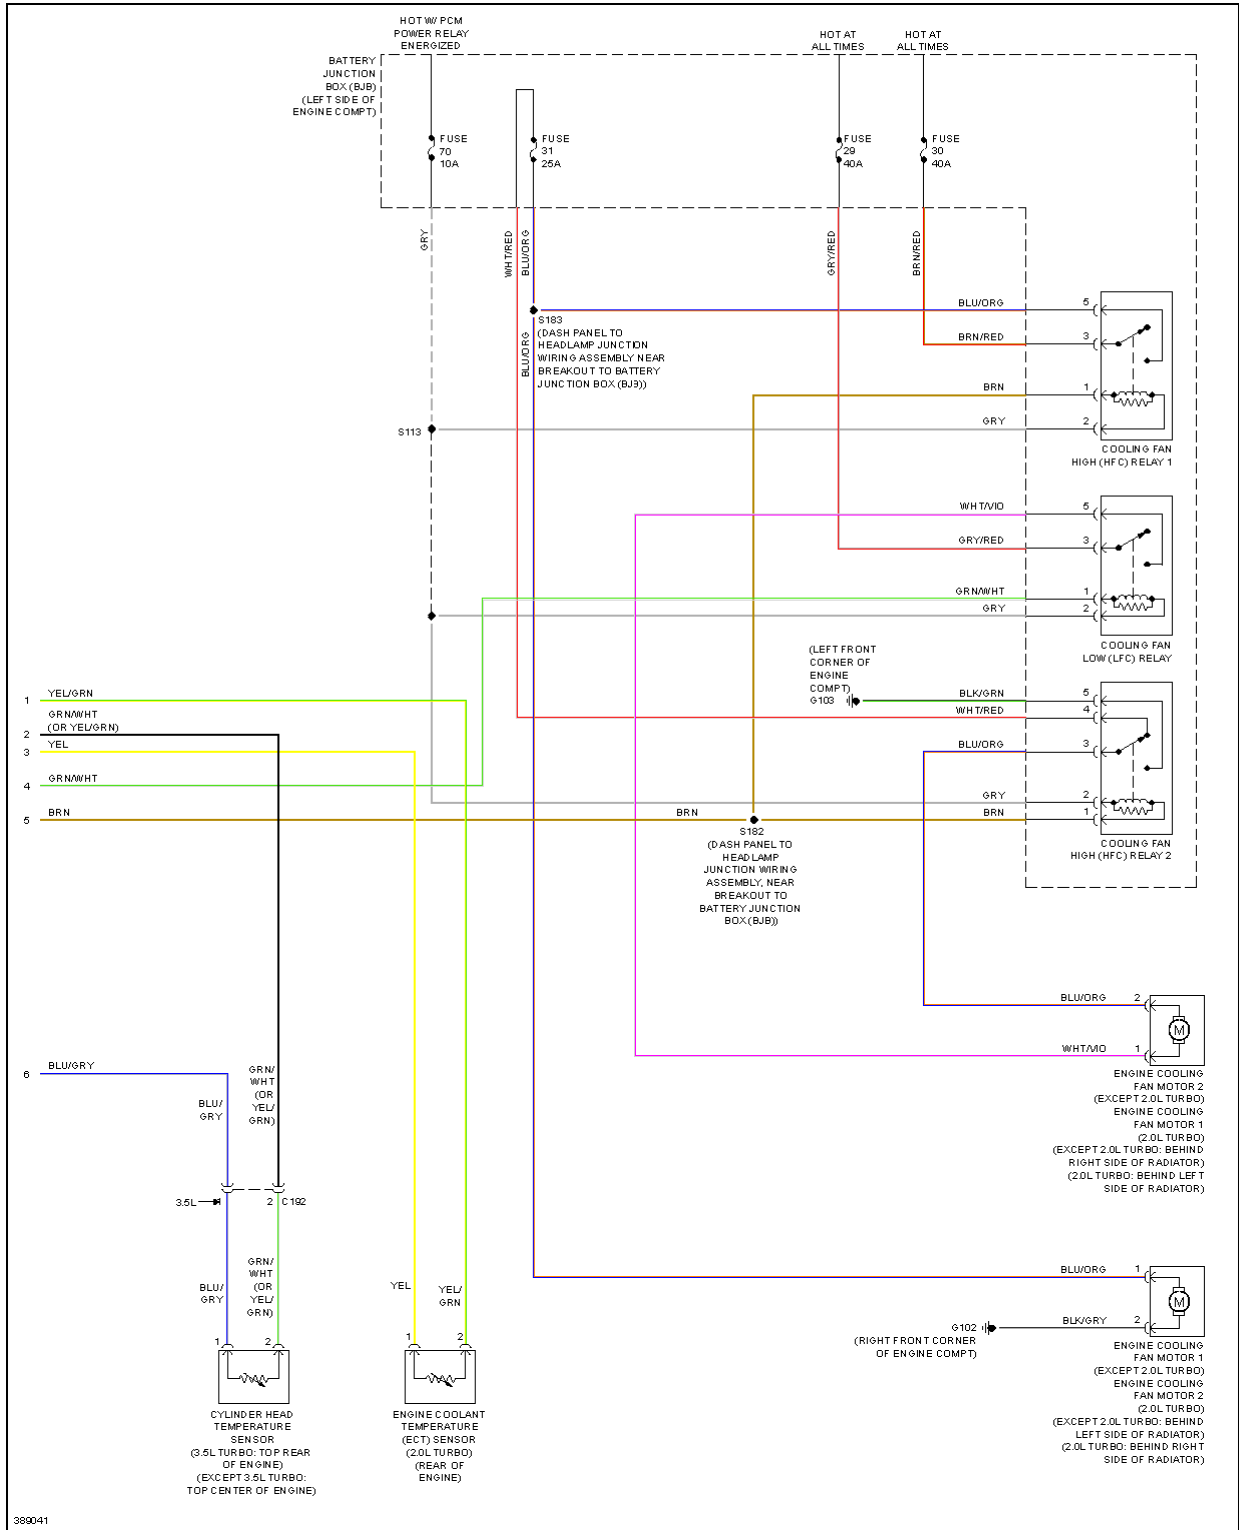

2013 Ford Explorer Limited

SYSTEM WIRING DIAGRAMS

Fig. 1: Automatic A/C Circuit (1 of 4)

389038

2013 Ford Explorer Limited

SYSTEM WIRING DIAGRAMS

Fig. 2: Automatic A/C Circuit (2 of 4)

2013 Ford Explorer Limited

SYSTEM WIRING DIAGRAMS

Fig. 3: Automatic A/C Circuit (3 of 4)

2013 Ford Explorer Limited

SYSTEM WIRING DIAGRAMS

Fig. 4: Automatic A/C Circuit (4 of 4)

2013 Ford Explorer Limited

SYSTEM WIRING DIAGRAMS

Fig. 5: Auxiliary Blower Circuit

389037

2013 Ford Explorer Limited

SYSTEM WIRING DIAGRAMS

Fig. 6: Manual A/C Circuit (1 of 4)

2013 Ford Explorer Limited

SYSTEM WIRING DIAGRAMS

Fig. 7: Manual A/C Circuit (2 of 4)

2013 Ford Explorer Limited

SYSTEM WIRING DIAGRAMS

Fig. 8: Manual A/C Circuit (3 of 4)

389044

2013 Ford Explorer Limited

SYSTEM WIRING DIAGRAMS

Fig. 9: Manual A/C Circuit (4 of 4)