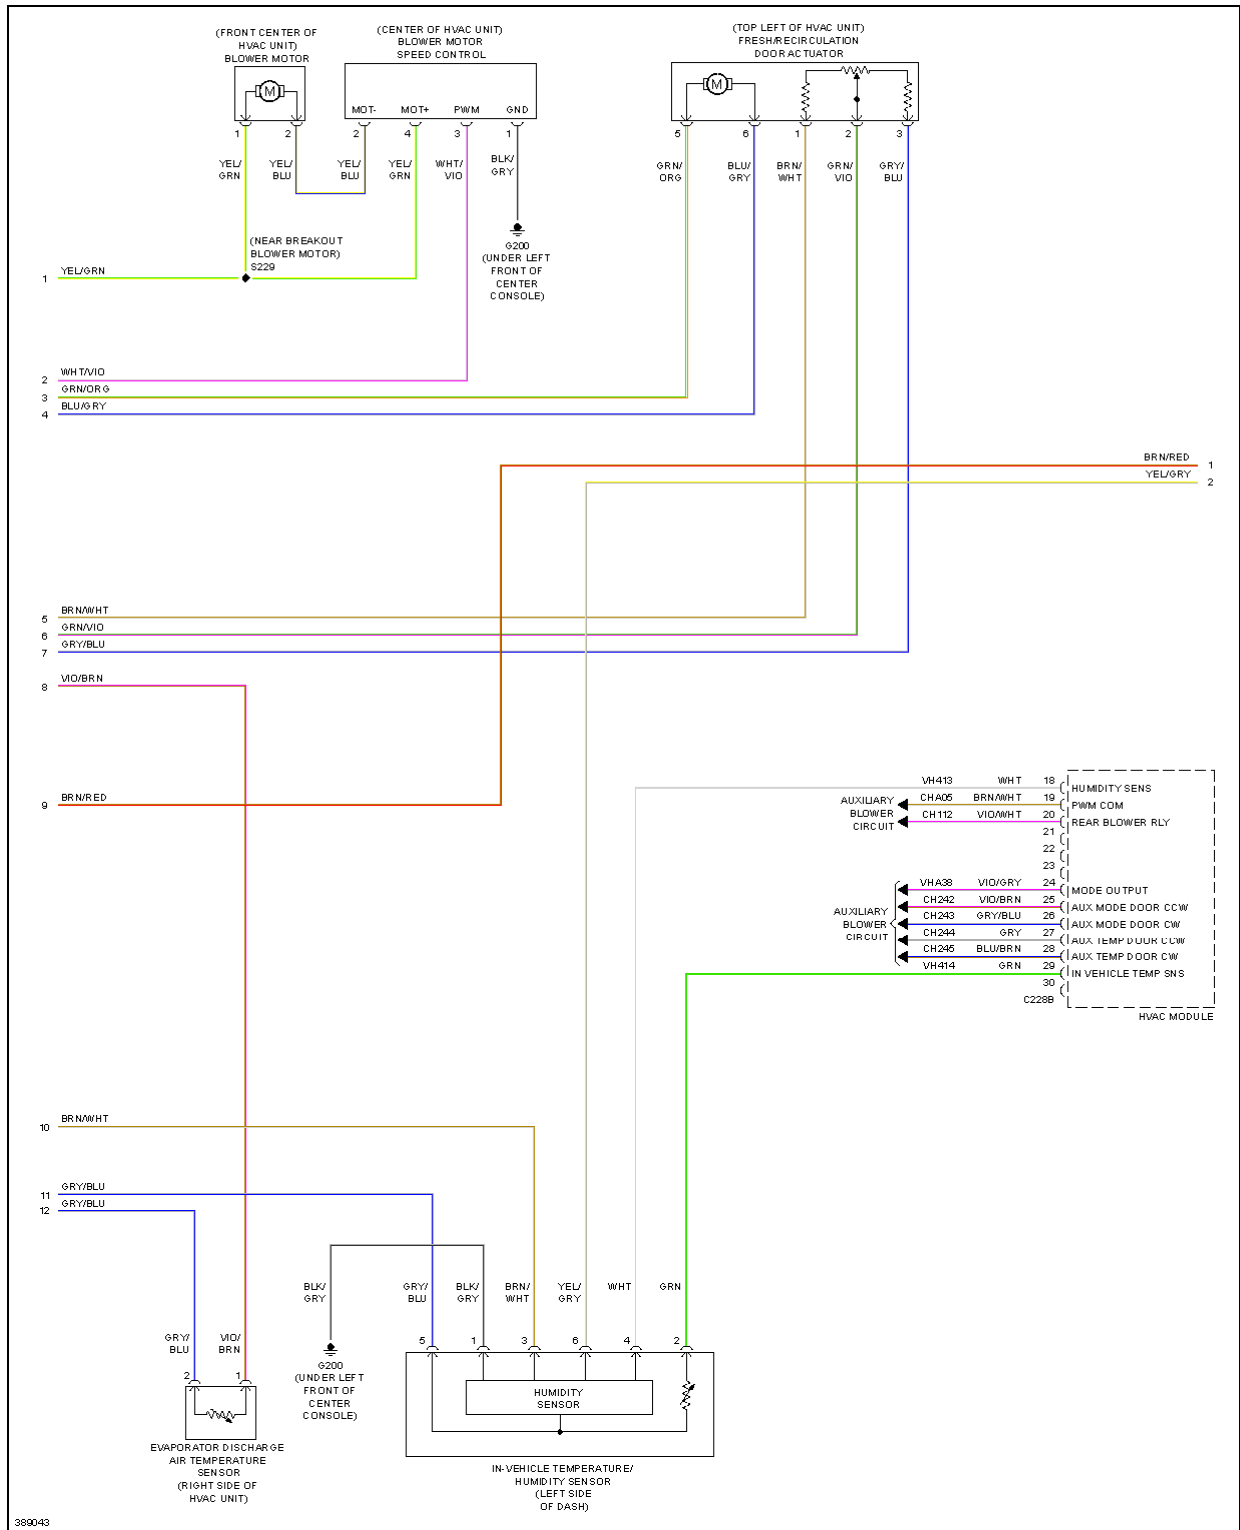

2013 Ford Explorer Limited

SYSTEM WIRING DIAGRAMS

Fig. 1: Automatic A/C Circuit (1 of 4)

389038

2013 Ford Explorer Limited

SYSTEM WIRING DIAGRAMS

Fig. 2: Automatic A/C Circuit (2 of 4)

2013 Ford Explorer Limited

SYSTEM WIRING DIAGRAMS

Fig. 3: Automatic A/C Circuit (3 of 4)

2013 Ford Explorer Limited

SYSTEM WIRING DIAGRAMS

Fig. 4: Automatic A/C Circuit (4 of 4)

2013 Ford Explorer Limited

SYSTEM WIRING DIAGRAMS

Fig. 5: Auxiliary Blower Circuit

389037

2013 Ford Explorer Limited

SYSTEM WIRING DIAGRAMS

Fig. 6: Manual A/C Circuit (1 of 4)

2013 Ford Explorer Limited

SYSTEM WIRING DIAGRAMS

Fig. 7: Manual A/C Circuit (2 of 4)

2013 Ford Explorer Limited

SYSTEM WIRING DIAGRAMS

Fig. 8: Manual A/C Circuit (3 of 4)

389044

2013 Ford Explorer Limited

SYSTEM WIRING DIAGRAMS

Fig. 9: Manual A/C Circuit (4 of 4)