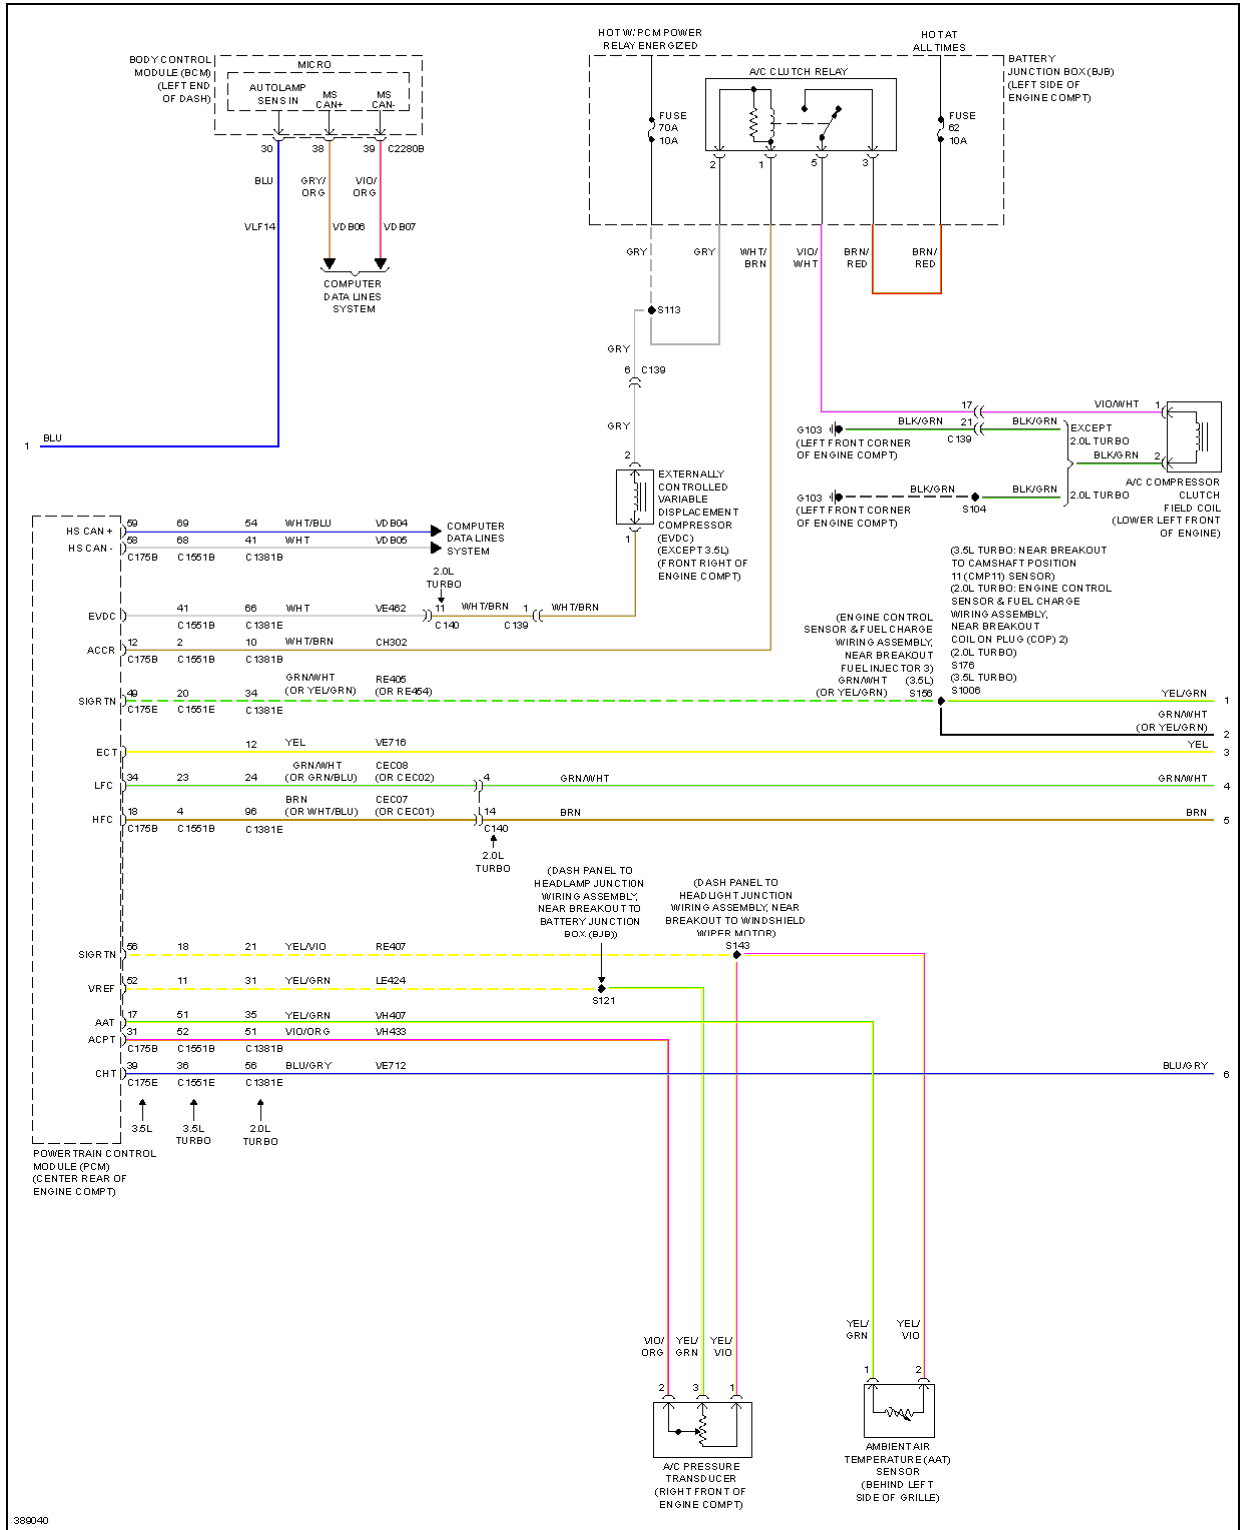

2013 Ford Explorer Limited

SYSTEM WIRING DIAGRAMS

Fig. 1: Automatic A/C Circuit (1 of 4)

389038

2013 Ford Explorer Limited

SYSTEM WIRING DIAGRAMS

Fig. 2: Automatic A/C Circuit (2 of 4)

2013 Ford Explorer Limited

SYSTEM WIRING DIAGRAMS

Fig. 3: Automatic A/C Circuit (3 of 4)

2013 Ford Explorer Limited

SYSTEM WIRING DIAGRAMS

Fig. 4: Automatic A/C Circuit (4 of 4)

2013 Ford Explorer Limited

SYSTEM WIRING DIAGRAMS

Fig. 5: Auxiliary Blower Circuit

389037

2013 Ford Explorer Limited

SYSTEM WIRING DIAGRAMS

Fig. 6: Manual A/C Circuit (1 of 4)

2013 Ford Explorer Limited

SYSTEM WIRING DIAGRAMS

Fig. 7: Manual A/C Circuit (2 of 4)

2013 Ford Explorer Limited

SYSTEM WIRING DIAGRAMS

Fig. 8: Manual A/C Circuit (3 of 4)

389044

2013 Ford Explorer Limited

SYSTEM WIRING DIAGRAMS

Fig. 9: Manual A/C Circuit (4 of 4)