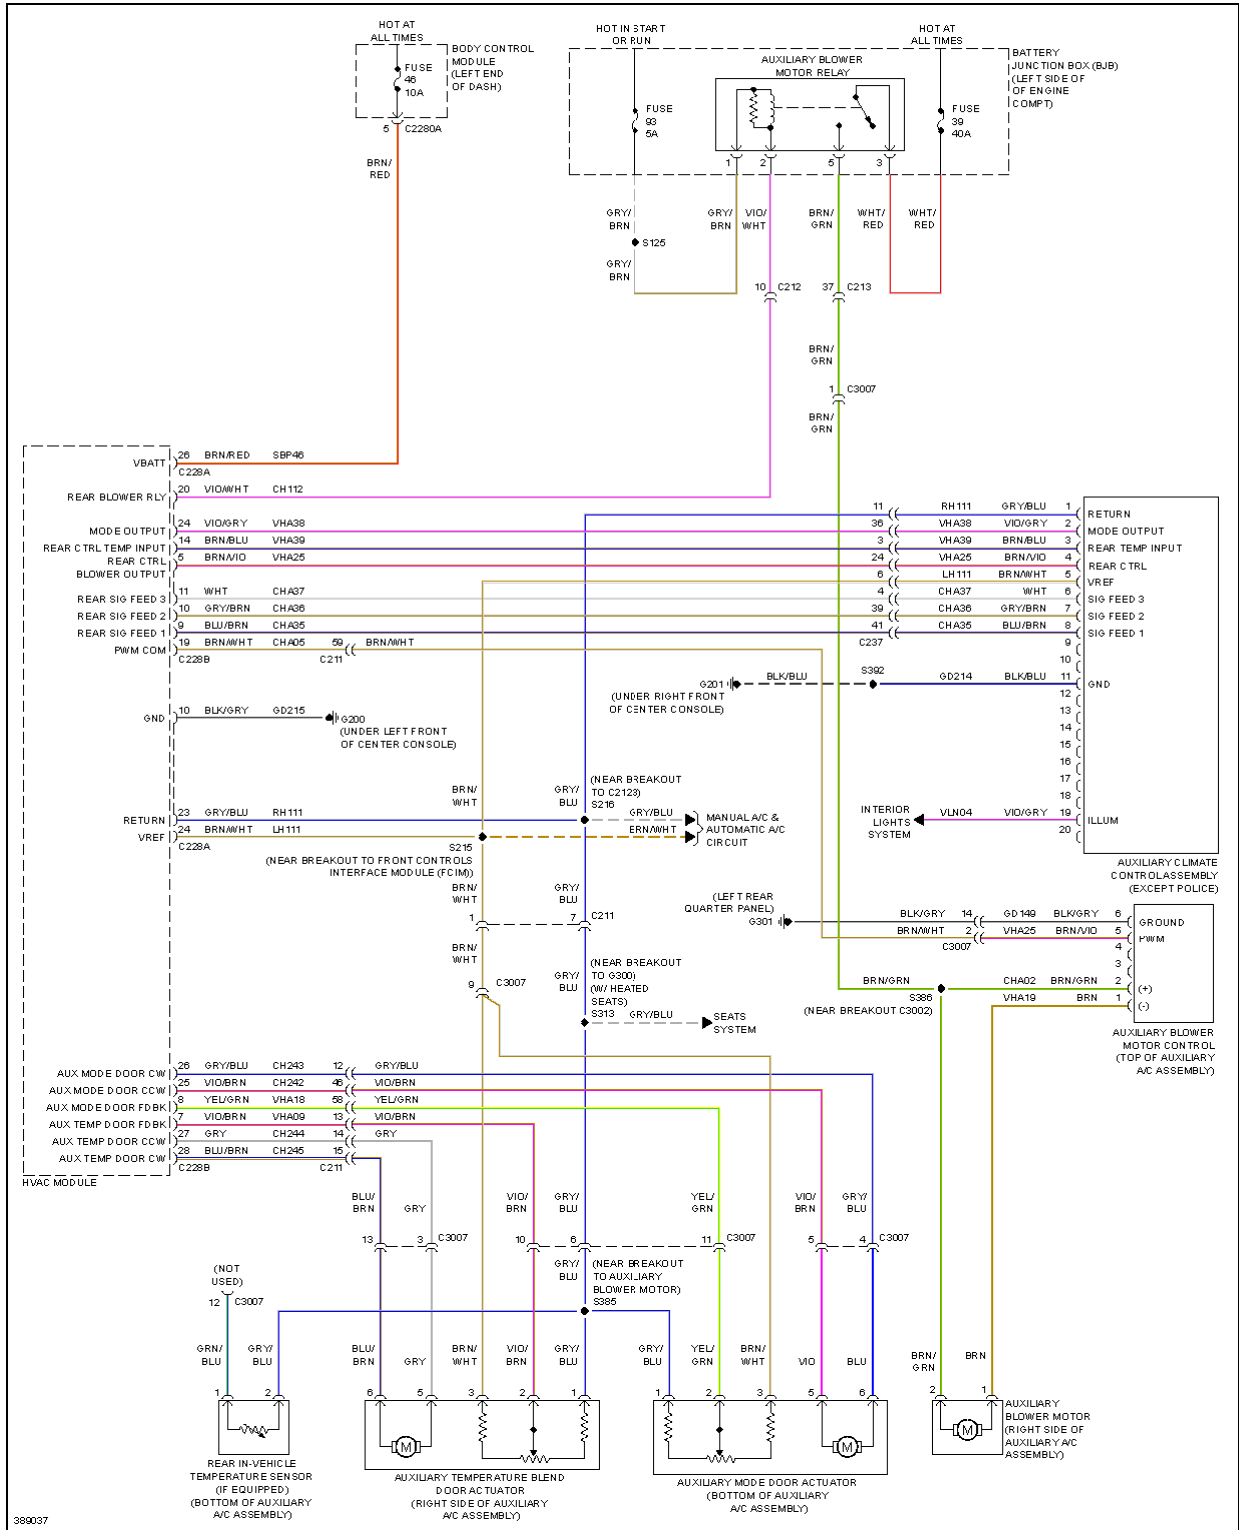

2013 Ford Explorer Limited

SYSTEM WIRING DIAGRAMS

Fig. 1: Automatic A/C Circuit (1 of 4)

389038

2013 Ford Explorer Limited

SYSTEM WIRING DIAGRAMS

Fig. 2: Automatic A/C Circuit (2 of 4)

2013 Ford Explorer Limited

SYSTEM WIRING DIAGRAMS

Fig. 3: Automatic A/C Circuit (3 of 4)

2013 Ford Explorer Limited

SYSTEM WIRING DIAGRAMS

Fig. 4: Automatic A/C Circuit (4 of 4)

2013 Ford Explorer Limited

SYSTEM WIRING DIAGRAMS

Fig. 5: Auxiliary Blower Circuit

389037

2013 Ford Explorer Limited

SYSTEM WIRING DIAGRAMS

Fig. 6: Manual A/C Circuit (1 of 4)

2013 Ford Explorer Limited

SYSTEM WIRING DIAGRAMS

Fig. 7: Manual A/C Circuit (2 of 4)

2013 Ford Explorer Limited

SYSTEM WIRING DIAGRAMS

Fig. 8: Manual A/C Circuit (3 of 4)

389044

2013 Ford Explorer Limited

SYSTEM WIRING DIAGRAMS

Fig. 9: Manual A/C Circuit (4 of 4)